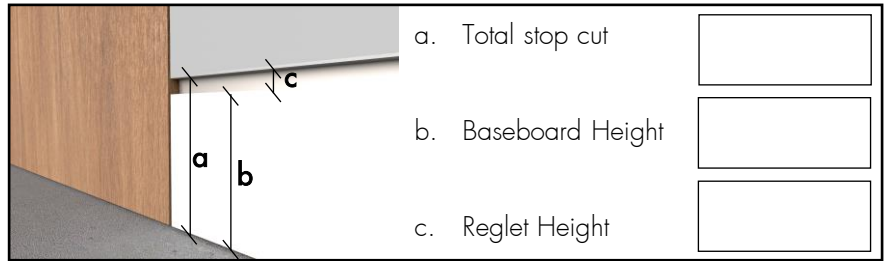

Filo muro/

REGLET PREPARATION DETAILS

DAYORIS
DOORS

Option 1 / standard baseboard application, no reglet prep

Option 2/ no reglet prep

The Fry reglet butts up against the frame.

Interior side of the frame when the door is open

NOTE: 1/2" Deep Reglet can be used on 5/8" drywall.

Back of the reglet visible, on interior side of the frame when the door is open.

Option 5/ cutting off the stop for recess baseboard* (optional upgrade)

Option 3/ trimming off the teeth of the frame

Option 4/ cutting off the stop

Option 5/ cutting off the stop for recess baseboard

Works with 1/2" depth reglet (any height). Can be used with 1/2" and 5/8" drywall.