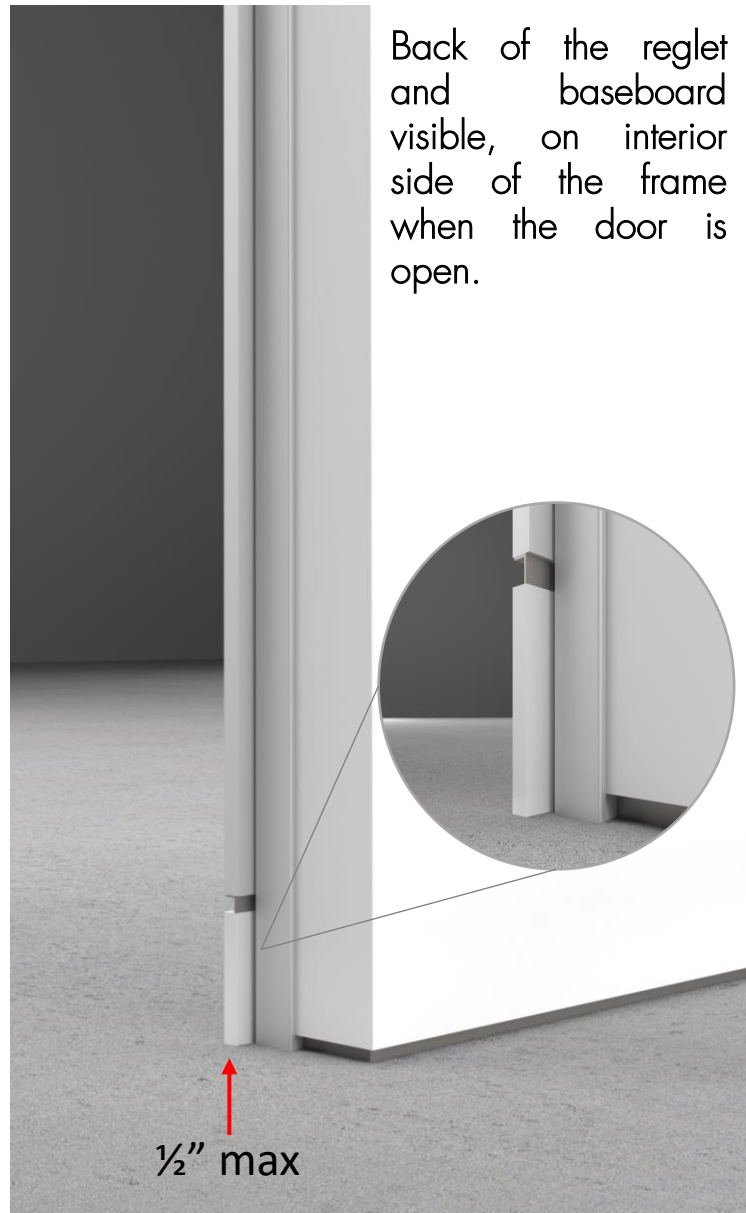

Filo muro/

REGLET PREPARATION DETAILS

DAYORIS
DOORS

Option 1 / standard baseboard application, no reglet prep

Option 2/ no reglet prep

The Fry reglet butts up against the frame.

Interior side of the frame when the door is open

- * The frame sits on top of the finished floor.

1 ³/₄"

Option 3/ trimming off the teeth of the frame * (optional upgrade)

1/2" Reglet

5/8" Reglet

Option 4/ cutting off the stop * (optional upgrade)

Only works with 1/2" deep reglet.

NOTE: 1/2" Deep Reglet can be used on 5/8" drywall.

Back of the reglet visible, on interior side of the frame when the door is open.

Option 5/ cutting off the stop for recess baseboard* (optional upgrade)

Option 3/ trimming off the teeth of the frame

Option 4/ cutting off the stop

Option 5/ cutting off the stop for recess baseboard

Works with 1/2" depth reglet (any height). Can be used with 1/2" and 5/8" drywall.