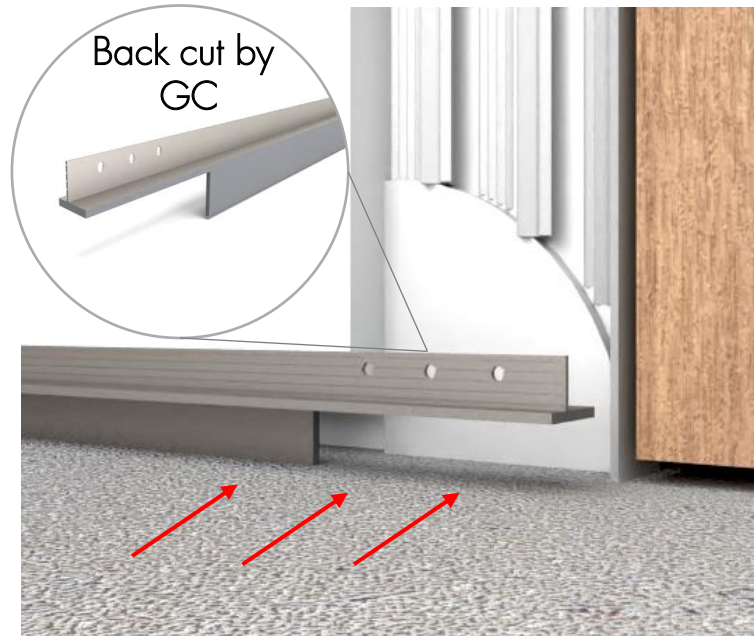

Filo muro/

REGLET PREPARATION DETAILS

DAYORIS
DOORS

Option 1 / standard baseboard application, no reglet prep

Option 2/ no reglet prep

The Fry reglet butts up against the frame.

Interior side of the frame when the door is open

- * The frame sits on top of the finished floor.

1 ³/₄"

Option 3/ trimming off the teeth of the frame * (optional upgrade)

1/2" Reglet

5/8" Reglet

Option 4/ cutting off the stop * (optional upgrade)

Only works with 1/2" deep reglet.

NOTE: 1/2" Deep Reglet can be used on 5/8" drywall.

Back of the reglet visible, on interior side of the frame when the door is open.

Option 5/ cutting off the stop for recess baseboard* (optional upgrade)

Option 3/ trimming off the teeth of the frame

Option 4/ cutting off the stop

Option 5/ cutting off the stop for recess baseboard

Works with 1/2" depth reglet (any height). Can be used with 1/2" and 5/8" drywall.