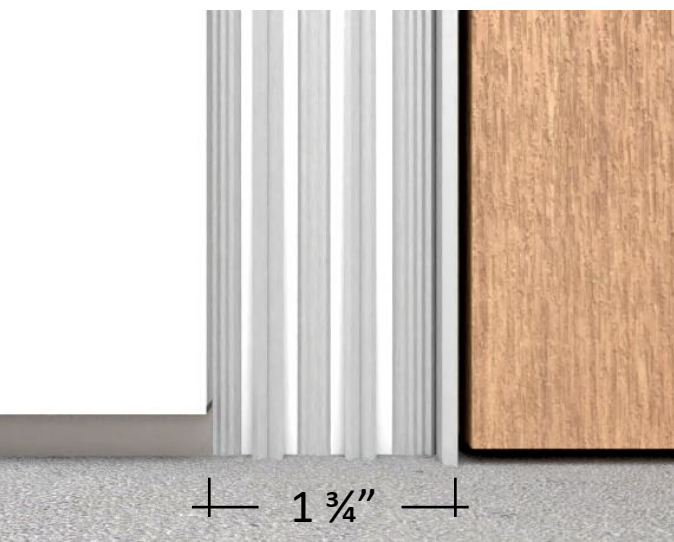

Filo muro/

REGLET PREPARATION DETAILS

DAYORIS
DOORS

Option 1 / standard baseboard application, no reglet prep

Option 2/ no reglet prep

The Fry reglet butts up against the frame.

Interior side of the frame when the door is open

- * The frame sits on top of the finished floor.

1 ³/₄"

Option 3/ trimming off the teeth of the frame * (optional upgrade)

1/2" Reglet

5/8" Reglet

Option 4/ cutting off the stop * (optional upgrade)

Only works with 1/2" deep reglet.

NOTE: 1/2" Deep Reglet can be used on 5/8" drywall.

Back of the reglet visible, on interior side of the frame when the door is open.

Option 5/ cutting off the stop for recess baseboard* (optional upgrade)