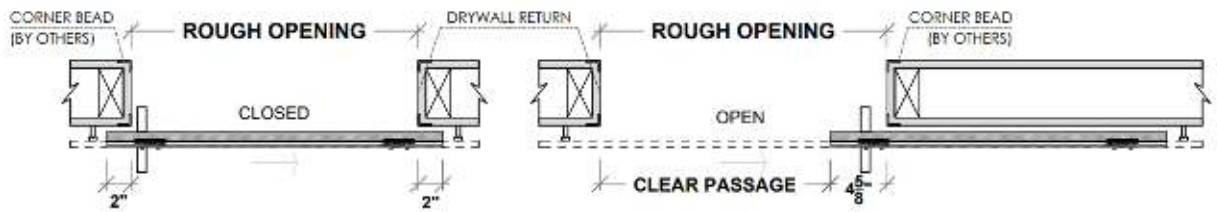

Application/ barn door with pull