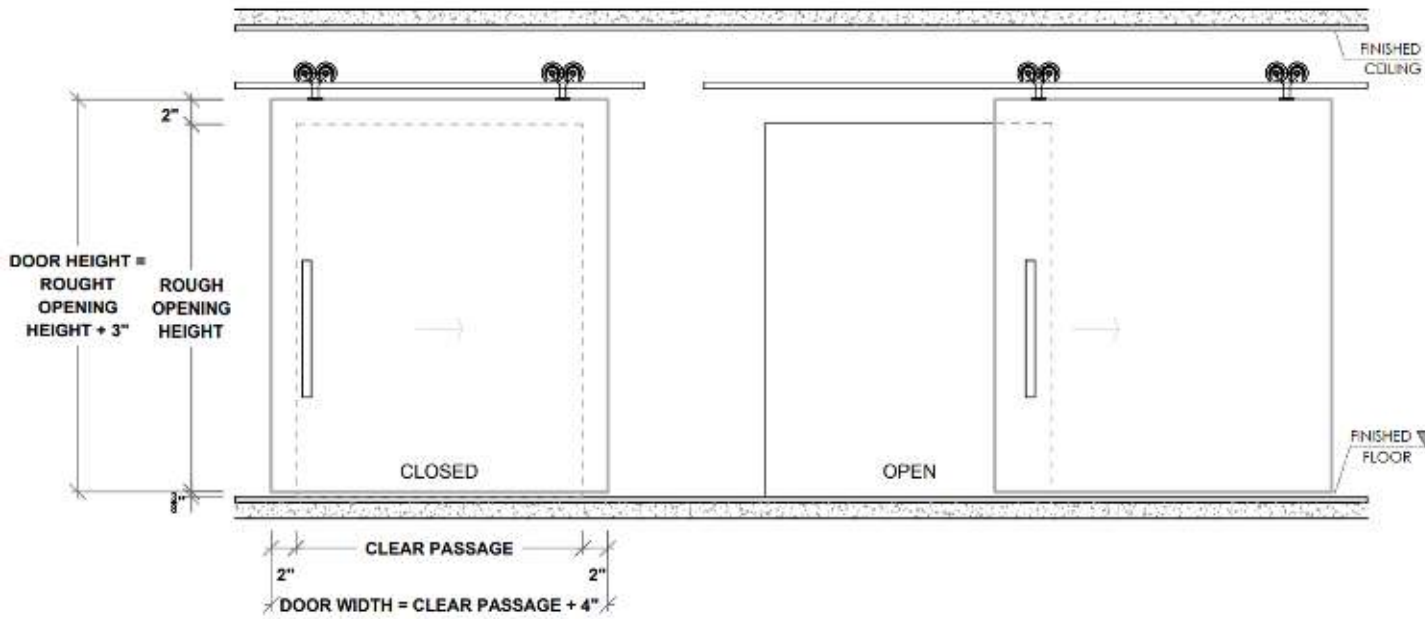

Application/ barn door with pull