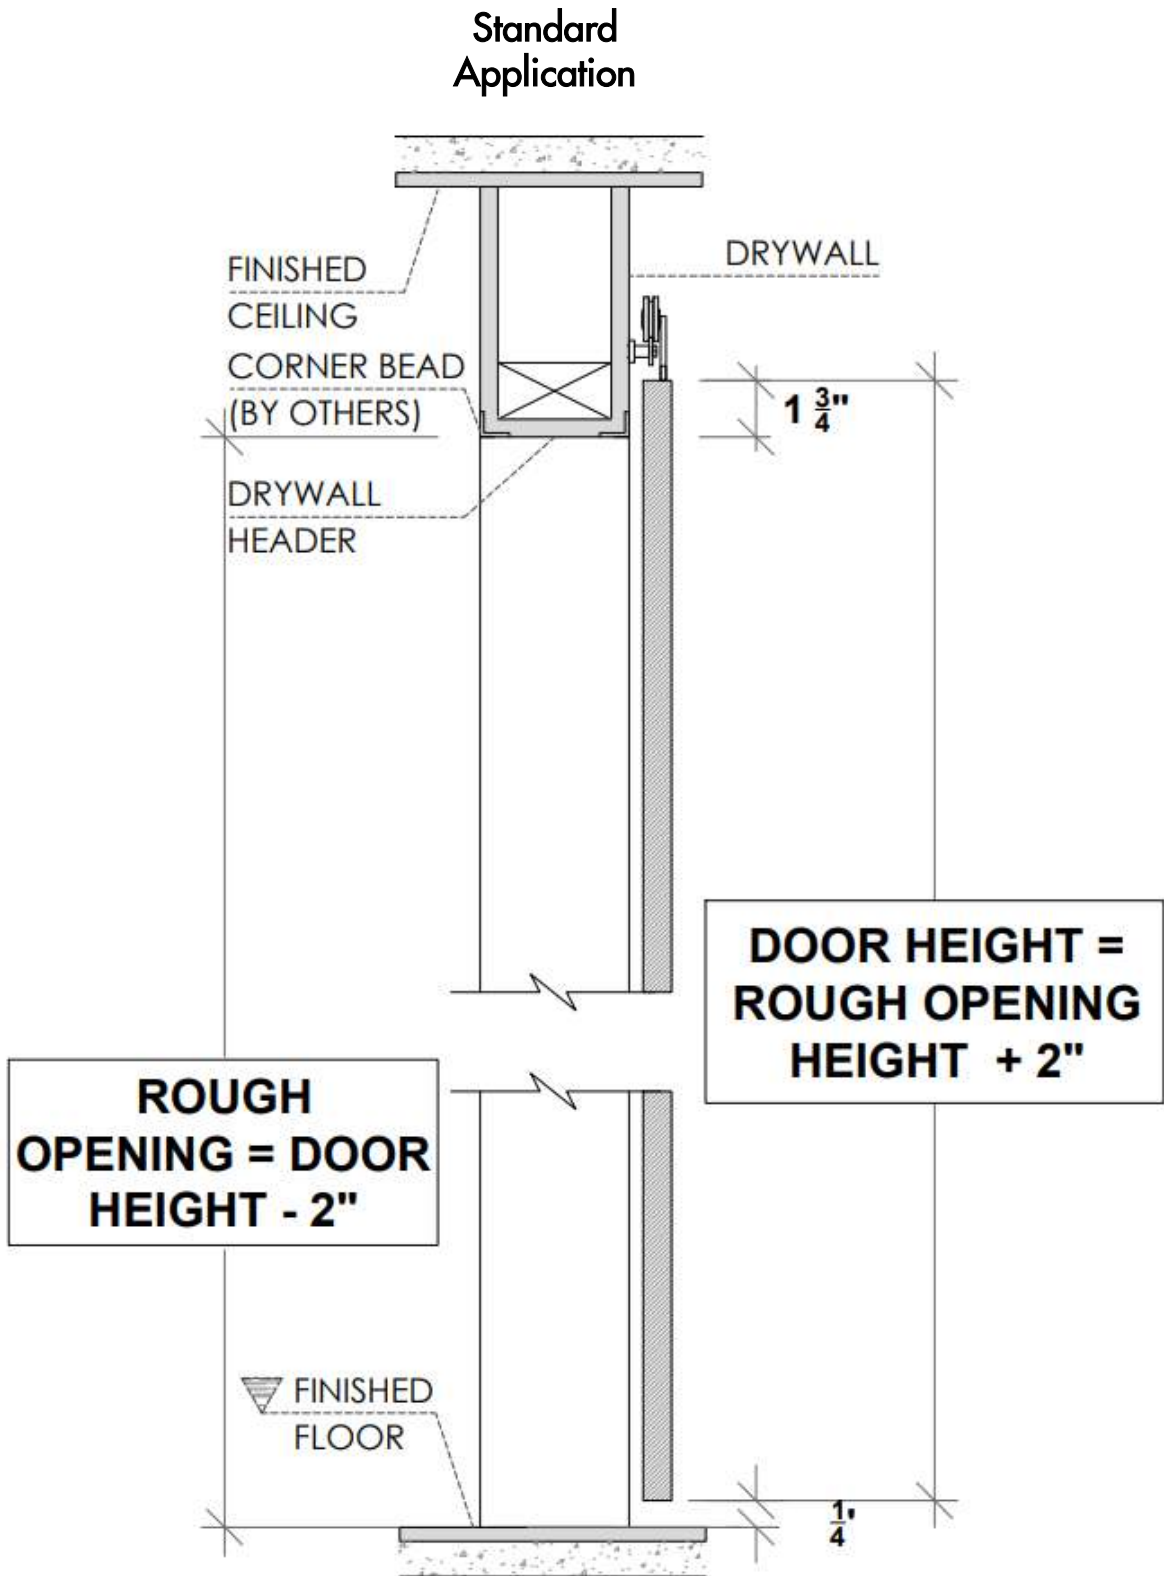

Framing Instructions Filo muro/ barn door

PLEASE ACCOUNT FOR FINISHED FLOOR FOR ALL MEASUREMENTS GIVEN TO DAYORIS.