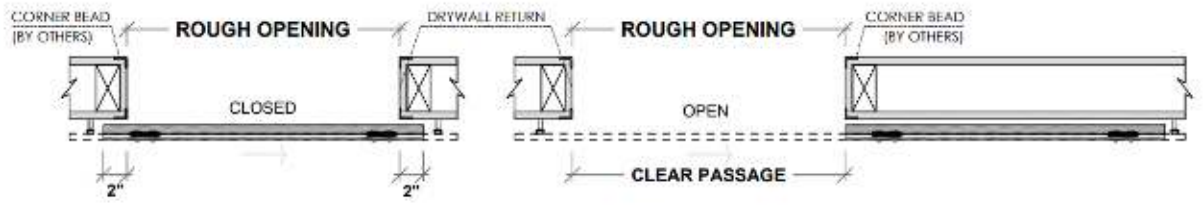

Application/ barn door with flush pull