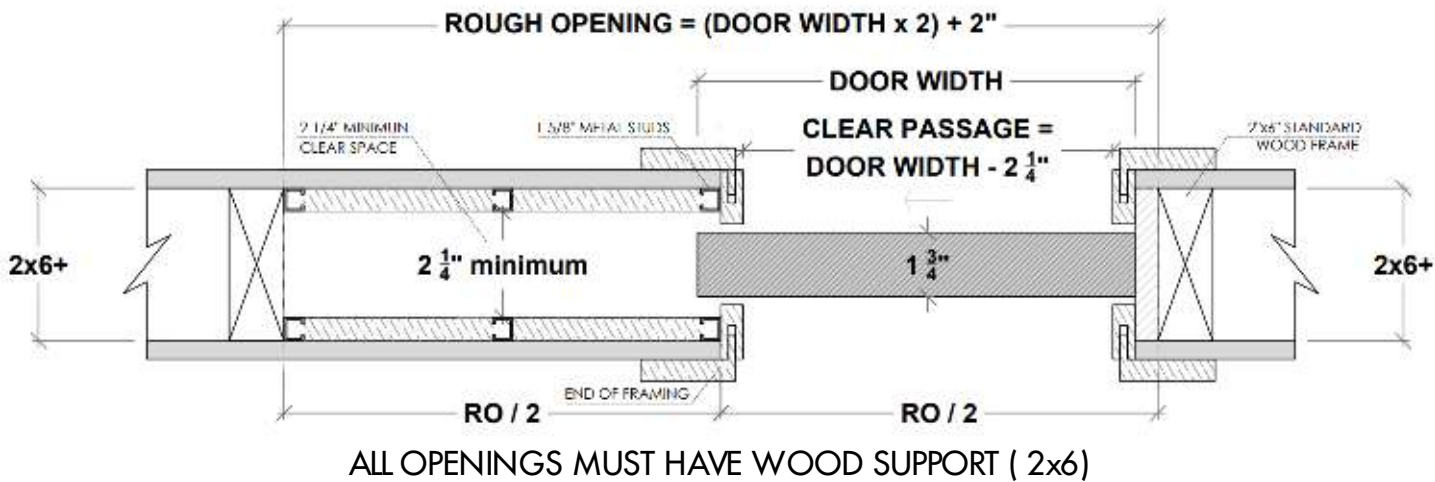

2. Pocket Frame with 2x6 and 1 5/8" Studs Structure (by others)

Recommended Application