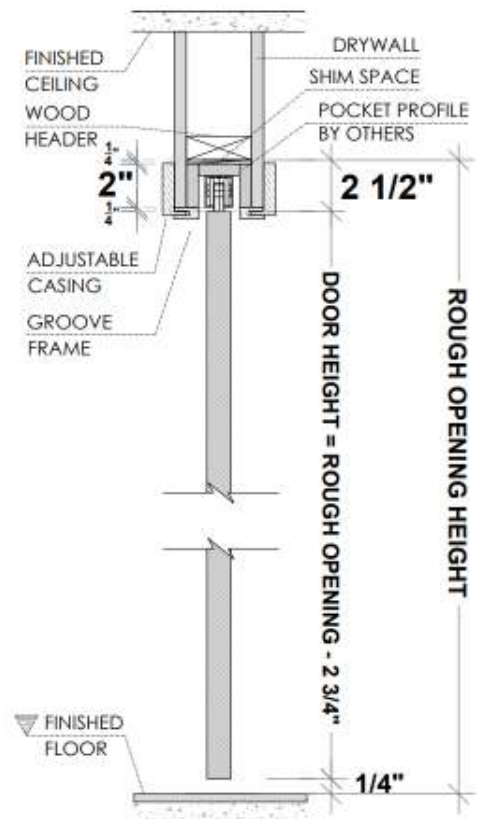

Applications

Standard Application

Floor to Ceiling Application *

* Optional Upgrade

1. Builders grade Pocket Frame Kit

Limited to Door size up to 3' x 8'

Usually provided by others, available from Dayoris as an optional upgrade. (for optimal use, Dayoris recommend option 2, framing with 2x6).

X = THE WALL CAN BE ANY THICKNESS

ALL OPENINGS MUST HAVE WOOD SUPPORT (2 x 4, 2 x 6, 2 x 8, ...)

1.a Standard Application with Builders Pocket Frame

HAFELE Track
 $\text{RO} = \text{DH} (\text{Door Height}) + 2 \frac{3}{4}''$
 (from Finished Floor)

DH (Door Height) =
 Finished Floor to Finished Ceiling - 1/2"

Support at 2 1/4" above finished ceiling

PLEASE ACCOUNT FOR FINISHED FLOOR FOR ALL MEASUREMENTS GIVEN TO DAYORIS

2. Pocket Frame with 2x6 and 1 5/8" Studs Structure (by others)