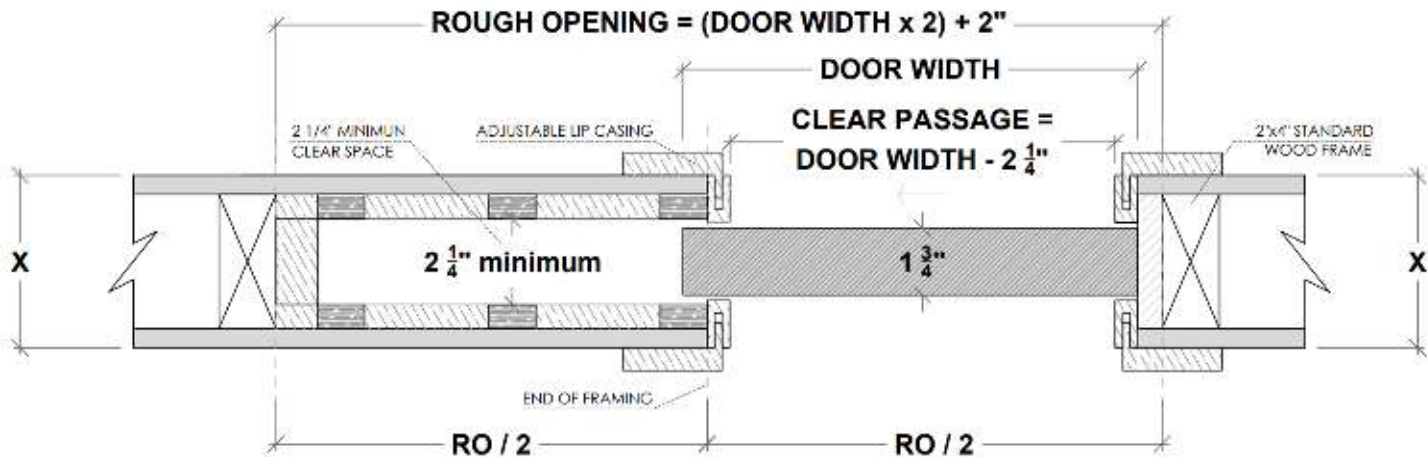

Applications

Standard Application

Floor to Ceiling Application *

* Optional Upgrade

1. Builders grade Pocket Frame Kit

Limited to Door size up to 3' x 8'

Usually provided by others, available from Dayoris as an optional upgrade. (for optimal use, Dayoris recommend option 2, framing with 2x6).

X = THE WALL CAN BE ANY THICKNESS

ALL OPENINGS MUST HAVE WOOD SUPPORT (2 x 4, 2 x 6, 2 x 8, ...)

1.a Standard Application with Builders Pocket Frame

HAFELE Track
 $\text{RO} = \text{DH} (\text{Door Height}) + 2 \frac{3}{4}''$
 (from Finished Floor)