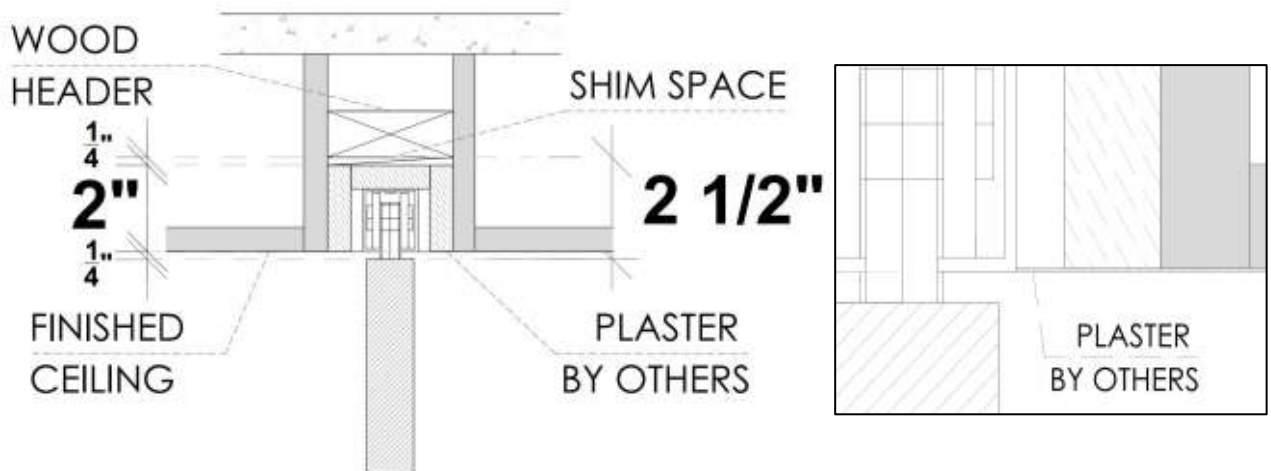

PLEASE ACCOUNT FOR FINISHED FLOOR FOR ALL MEASUREMENTS GIVEN TO DAYORIS

1.b Floor to Ceiling Application with Builders Pocket Frame Kit

HAFELE Track
 $RO = DH \text{ (Door Height)} + 2 \frac{3}{4}''$
 (from Finished Floor)

DH (Door Height) =
 Finished Floor to Finished Ceiling - 1/2"

Support at 2 1/4" above finished ceiling

PLEASE ACCOUNT FOR FINISHED FLOOR FOR ALL MEASUREMENTS GIVEN TO DAYORIS

2. Pocket Frame with 2x6 and 1 5/8" Studs Structure (by others)