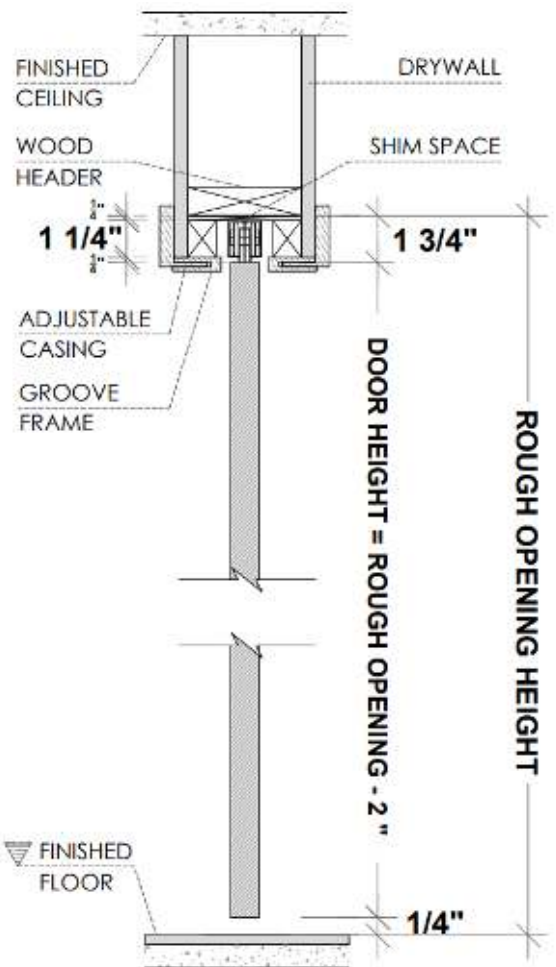

DH (Door Height) =
 Finished Floor to Finished Ceiling - 1/2"

Support at 2 1/4" above finished ceiling

PLEASE ACCOUNT FOR FINISHED FLOOR FOR ALL MEASUREMENTS GIVEN TO DAYORIS

2. Pocket Frame with 2x6 and 1 5/8" Studs Structure (by others)

Recommended Application

2.a Standard Application with 2x6 Frame and 1 5/8" Studs

HAFELE Track
 $RO = DH \text{ (Door Height)} + 2"$
 (from Finished Floor)

PLEASE ACCOUNT FOR FINISHED FLOOR FOR ALL MEASUREMENTS GIVEN TO DAYORIS