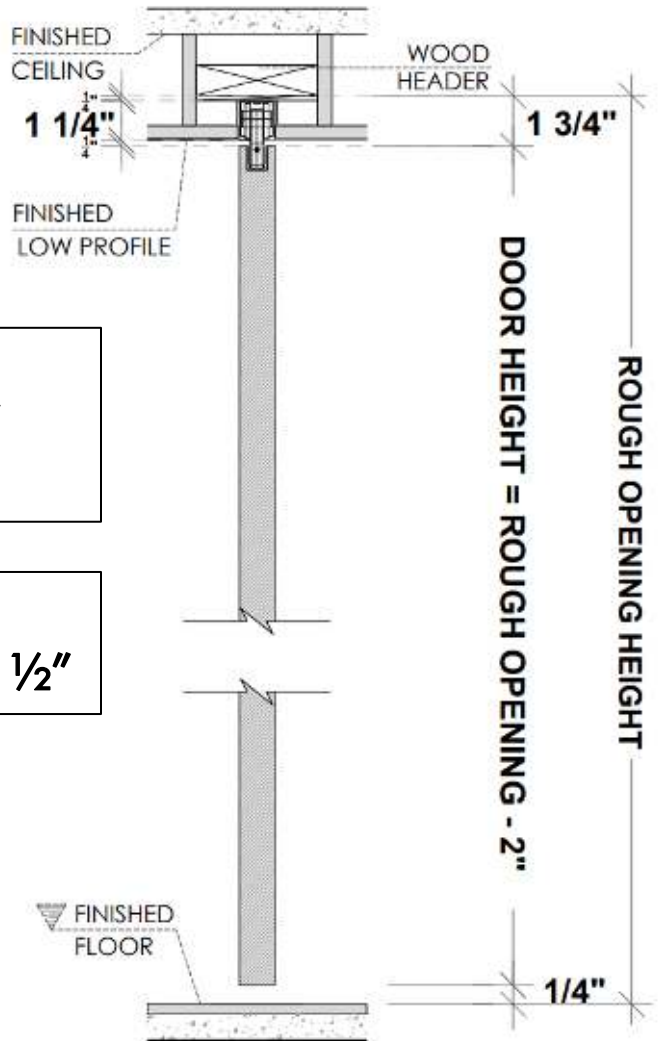

DH (Door Height) =
 Finished Floor to Finished Ceiling - 1/2"

Support at 2 1/4" above finished ceiling

PLEASE ACCOUNT FOR FINISHED FLOOR FOR ALL MEASUREMENTS GIVEN TO DAYORIS

2. Pocket Frame with 2x6 and 1 5/8" Studs Structure (by others)

Recommended Application

2.a Standard Application with 2x6 Frame and 1 5/8" Studs

HAFELE Track
 $RO = DH \text{ (Door Height)} + 2"$
 (from Finished Floor)

PLEASE ACCOUNT FOR FINISHED FLOOR FOR ALL MEASUREMENTS GIVEN TO DAYORIS

2.b Floor to Ceiling Application with 2x6 and 1 5/8" Studs

HAFELE Track
 $RO = DH \text{ (Door Height)} + 2''$
 (from Finished Floor)

$DH \text{ (Door Height)} =$
 Finished Floor to Finished Ceiling - $1/2''$