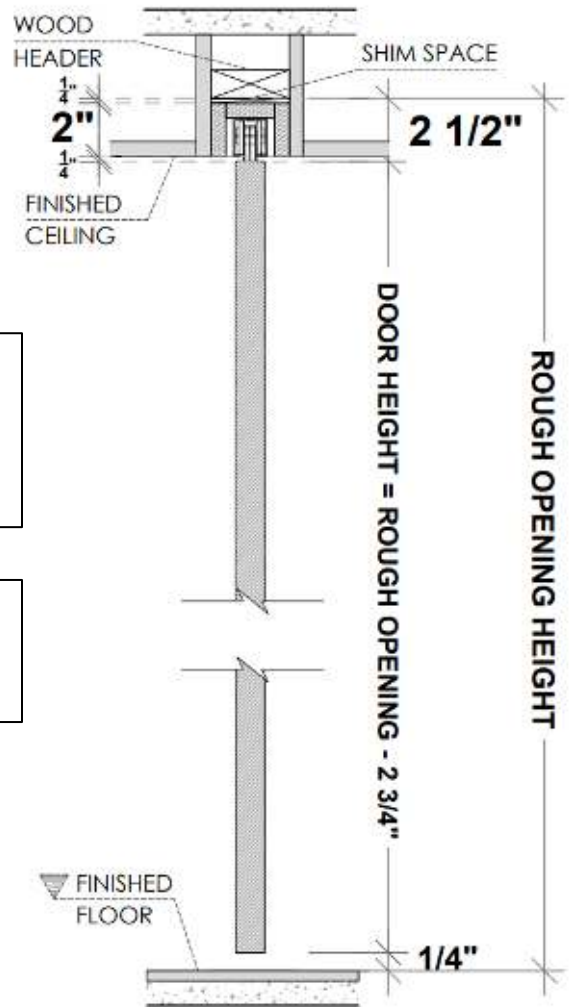

1.b Floor to Ceiling Application with Builders Pocket Frame Kit

HAFELE Track
 $RO = DH \text{ (Door Height)} + 2 \frac{3}{4}''$
(from Finished Floor)

DH (Door Height) =
Finished Floor to Finished Ceiling - 1/2"

Support at 2 1/4" above finished ceiling