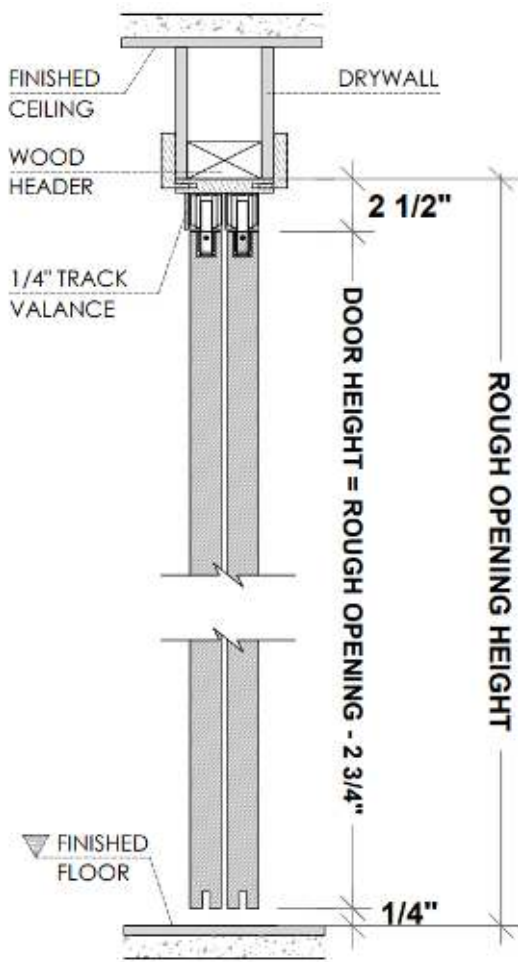

Hardware

Satin

Polished

Black

Application

Standard Application

* Optional Upgrade

Framing Instructions Telaio/ bypass door

X = THE WALL CAN BE ANY THICKNESS
ALL OPENINGS MUST HAVE WOOD (2" x 4")

Floor to Header Application

Floor to Ceiling Application

DH (Door Height) =
Finished Floor to
Finished Ceiling - 1/2"

PLEASE ACCOUNT FOR FINISHED FLOOR FOR ALL MEASUREMENTS GIVEN TO DAYORIS