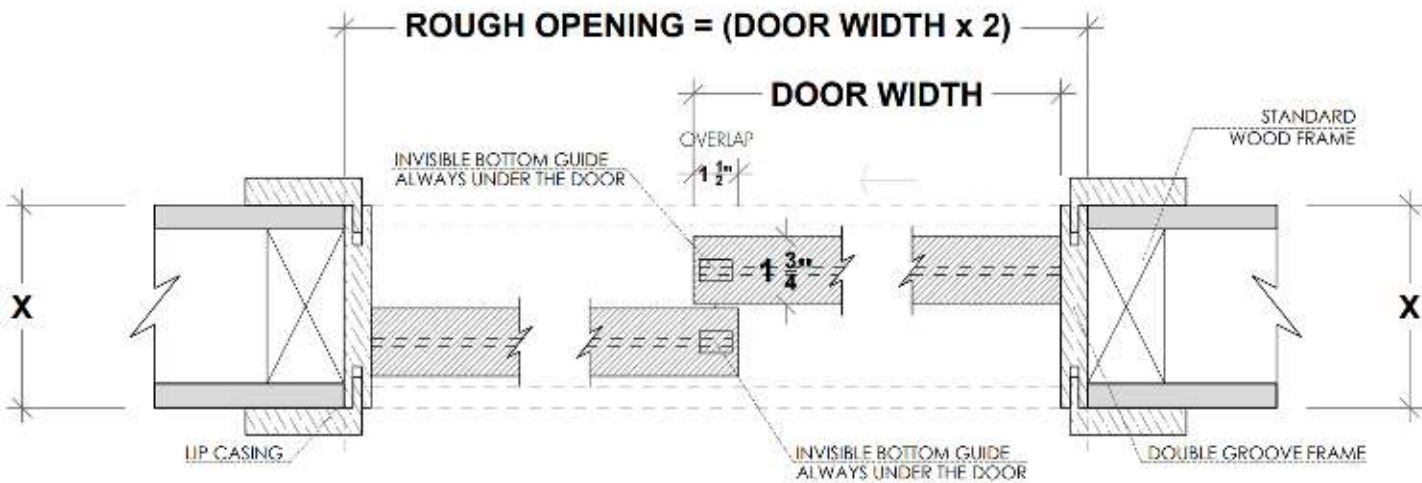

Hardware

Satin

Polished

Black

Application

Standard Application

* Optional Upgrade

Framing Instructions Telaio/ bypass door

X = THE WALL CAN BE ANY THICKNESS
ALL OPENINGS MUST HAVE WOOD (2" x 4")

Floor to Header Application

Floor to Ceiling Application

DH (Door Height) =
Finished Floor to
Finished Ceiling - 1/2"

PLEASE ACCOUNT FOR FINISHED FLOOR FOR ALL MEASUREMENTS GIVEN TO DAYORIS