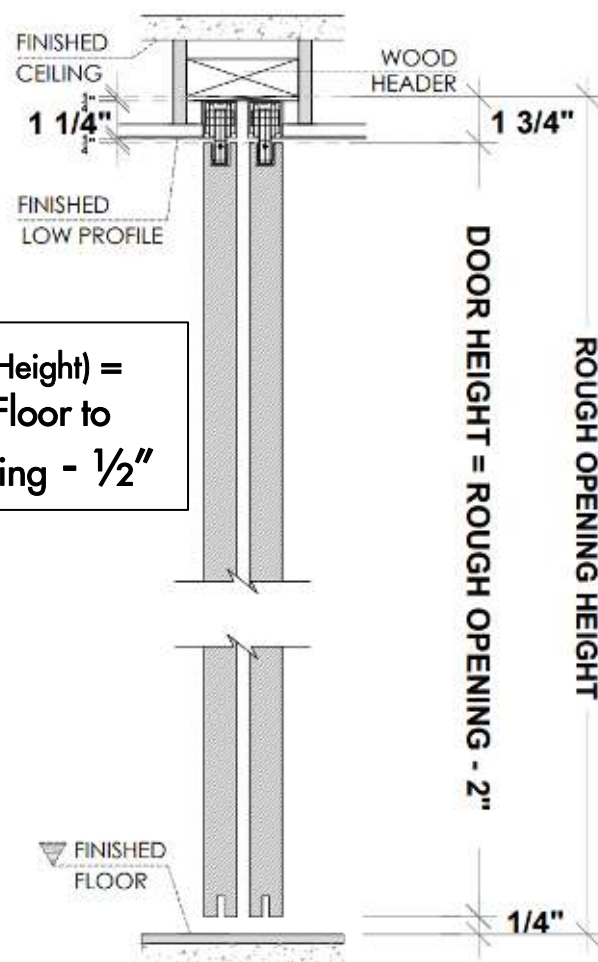

X = THE WALL CAN BE ANY THICKNESS
ALL OPENINGS MUST HAVE WOOD (2" x 4")

Floor to Header Application

Floor to Ceiling Application

DH (Door Height) =
Finished Floor to
Finished Ceiling - 1/2"

PLEASE ACCOUNT FOR FINISHED FLOOR FOR ALL MEASUREMENTS GIVEN TO DAYORIS