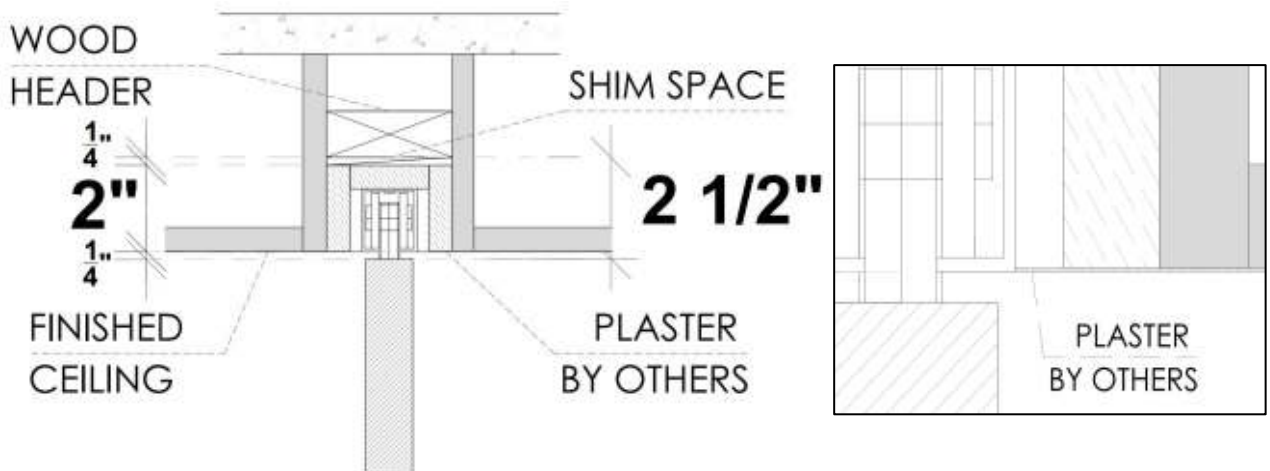

PLEASE ACCOUNT FOR FINISHED FLOOR FOR ALL MEASUREMENTS GIVEN TO DAYORIS

1.b Floor to Ceiling Application with Builders Pocket Frame Kit

HAFELE Track
 $RO = DH \text{ (Door Height)} + 2 \frac{3}{4}"$
 (from Finished Floor)

DH (Door Height) =
 Finished Floor to Finished Ceiling - 1/2"

Support at 2 1/4" above finished ceiling

PLEASE ACCOUNT FOR FINISHED FLOOR FOR ALL MEASUREMENTS GIVEN TO DAYORIS

2. Pocket Frame with 2x6 and 1 5/8" Studs Structure (by others)