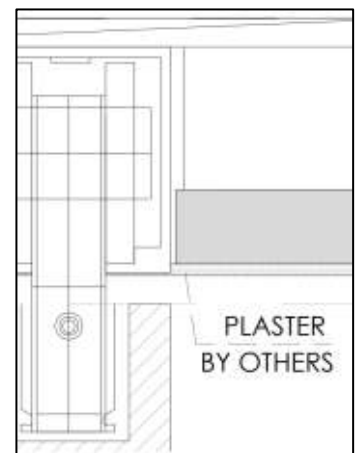

PLEASE ACCOUNT FOR FINISHED FLOOR FOR ALL MEASUREMENTS GIVEN TO DAYORIS