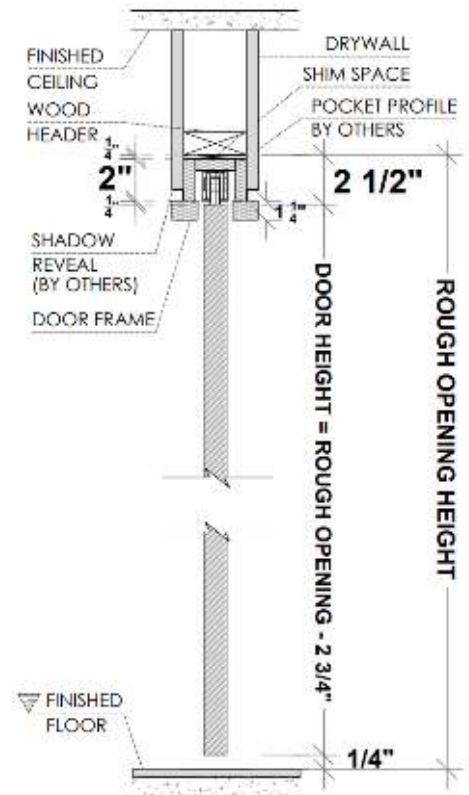

* Optional Upgrade

1. Builders grade Pocket Frame Kit

Limited to Door size up to 3' x 8'

Usually provided by others, available from Dayoris as an optional upgrade. (for optimal use, Dayoris recommend option 2, framing with 2x6).

X = THE WALL CAN BE ANY THICKNESS
ALL OPENINGS MUST HAVE WOOD SUPPORT (2 x 4, 2 x 6, 2 x 8, ...)

1.a Standard Application with Builders Pocket Frame

HAFELE Track
 $RO = DH \text{ (Door Height)} + 2 \frac{3}{4}''$
 (from Finished Floor)

DH (Door Height) =
 Finished Floor to Finished Ceiling - 1/2"

Support at 2 1/4" above finished ceiling

PLEASE ACCOUNT FOR FINISHED FLOOR FOR ALL MEASUREMENTS GIVEN TO DAYORIS

2. Pocket Frame with 2x6 and 1 5/8" Studs Structure (by others)