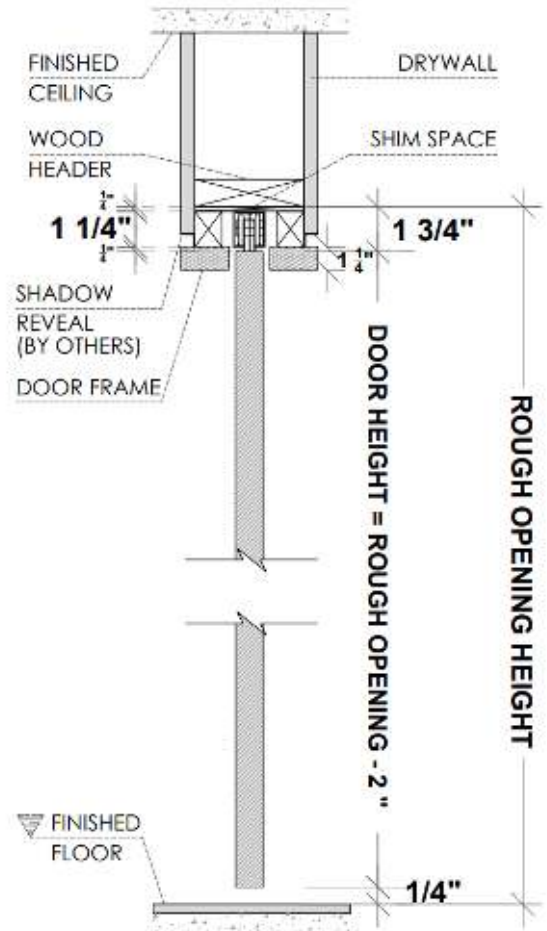

DH (Door Height) =
 Finished Floor to Finished Ceiling - 1/2"

Support at 2 1/4" above finished ceiling

PLEASE ACCOUNT FOR FINISHED FLOOR FOR ALL MEASUREMENTS GIVEN TO DAYORIS

2. Pocket Frame with 2x6 and 1 5/8" Studs Structure (by others)

Recommended Application

ALL OPENINGS MUST HAVE WOOD SUPPORT (2x6)

2.a Standard Application with 2x6 Frame and 1 5/8" Studs

HAFELE Track
 $RO = DH$ (Door Height) + 2"
 (from Finished Floor)

PLEASE ACCOUNT FOR FINISHED FLOOR FOR ALL MEASUREMENTS GIVEN TO DAYORIS