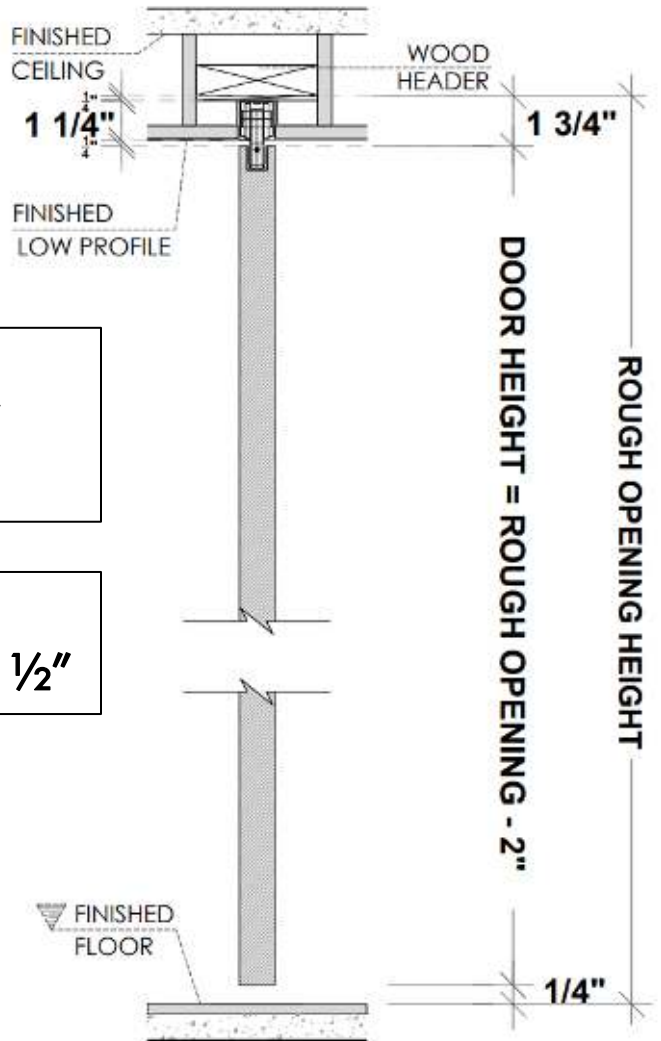

DH (Door Height) =
 Finished Floor to Finished Ceiling - 1/2"

Support at 2 1/4" above finished ceiling

PLEASE ACCOUNT FOR FINISHED FLOOR FOR ALL MEASUREMENTS GIVEN TO DAYORIS

2. Pocket Frame with 2x6 and 1 5/8" Studs Structure (by others)

Recommended Application

ALL OPENINGS MUST HAVE WOOD SUPPORT (2x6)

2.a Standard Application with 2x6 Frame and 1 5/8" Studs

HAFELE Track
 $RO = DH$ (Door Height) + 2"
 (from Finished Floor)

PLEASE ACCOUNT FOR FINISHED FLOOR FOR ALL MEASUREMENTS GIVEN TO DAYORIS

2.b Floor to Ceiling Application with 2x6 and 1 5/8" Studs

HAFELE Track
 $RO = DH \text{ (Door Height)} + 2''$
 (from Finished Floor)

$DH \text{ (Door Height)} =$
 Finished Floor to Finished Ceiling - 1/2"