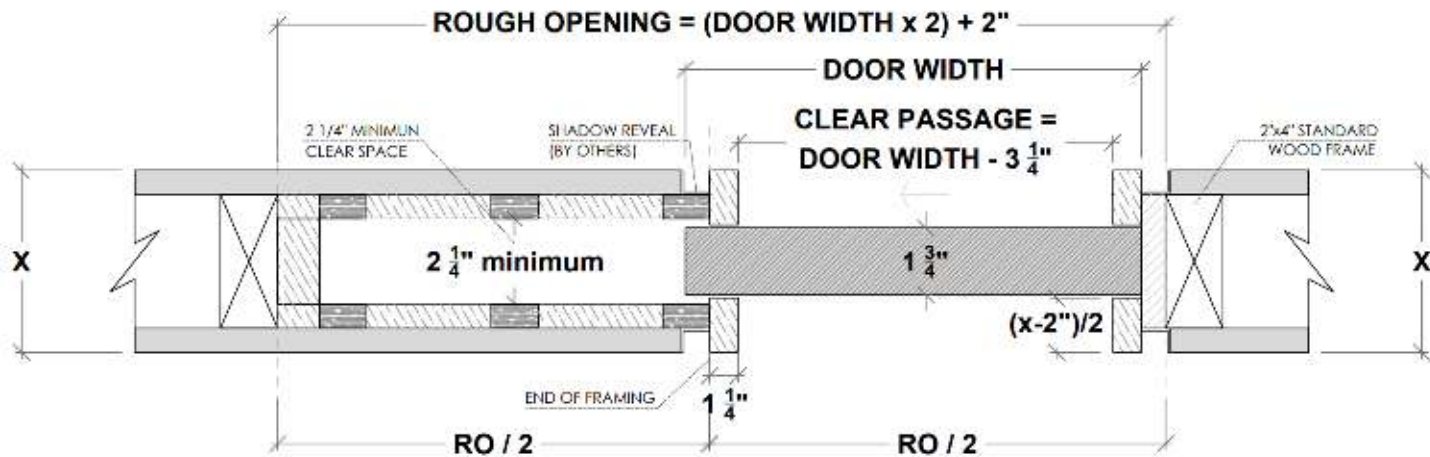

Technical Specifications:

Solid Core Door Slab

Finish – Designer's choice

Handset – DAYORIS Italia

Design – Designers Choice

Applications

Standard Application

Floor to Ceiling Application *

* Optional Upgrade

1. Builders grade Pocket Frame Kit

Limited to Door size up to 3' x 8'

Usually provided by others, available from Dayoris as an optional upgrade. (for optimal use, Dayoris recommend option 2, framing with 2x6).

X = THE WALL CAN BE ANY THICKNESS
ALL OPENINGS MUST HAVE WOOD SUPPORT (2 x 4, 2 x 6, 2 x 8, ...)

1.a Standard Application with Builders Pocket Frame

HAFELE Track
 $RO = DH \text{ (Door Height)} + 2 \frac{3}{4}''$
 (from Finished Floor)