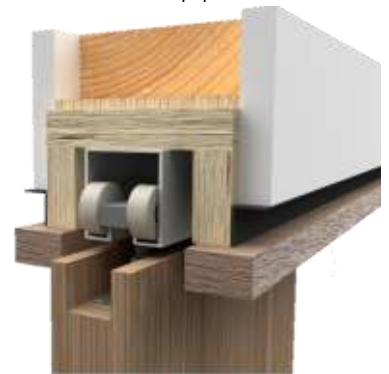

Technical Specifications:

Solid Core Door Slab

Finish – Designer's choice

Handset – DAYORIS Italia

Design – Designers Choice

Applications

Standard Application

Floor to Ceiling Application *

* Optional Upgrade

1. Builders grade Pocket Frame Kit

Limited to Door size up to 3' x 8'

Usually provided by others, available from Dayoris as an optional upgrade. (for optimal use, Dayoris recommend option 2, framing with 2x6).