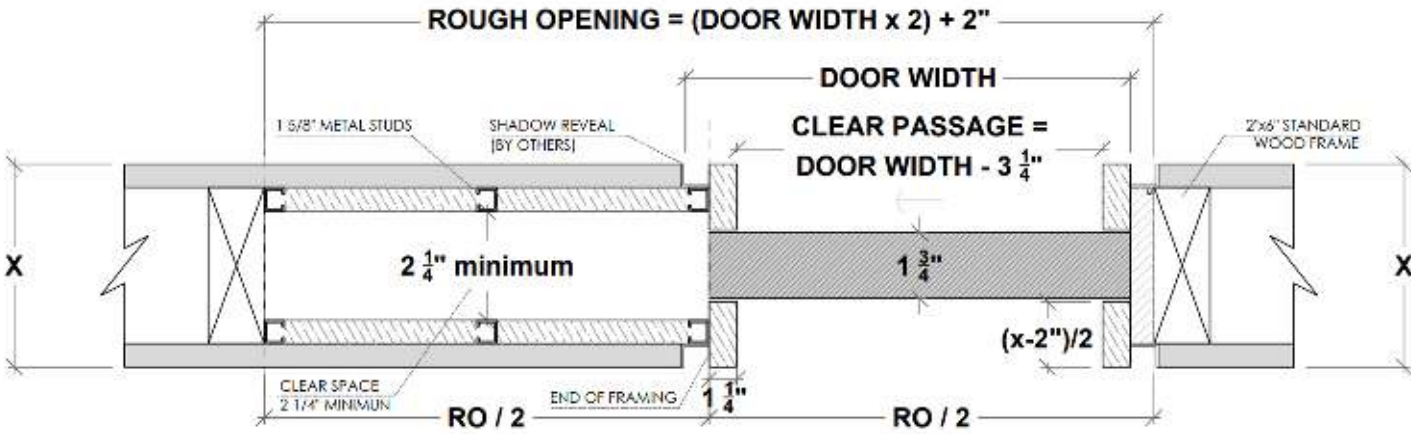

DH (Door Height) =
 Finished Floor to Finished Ceiling - 1/2"

Support at 2 1/4" above finished ceiling

PLEASE ACCOUNT FOR FINISHED FLOOR FOR ALL MEASUREMENTS GIVEN TO DAYORIS

2. Pocket Frame with 2x6 and 1 5/8" Studs Structure (by others)

Recommended Application

ALL OPENINGS MUST HAVE WOOD SUPPORT (2x6)

2.a Standard Application with 2x6 Frame and 1 5/8" Studs

HAFELE Track
 $RO = DH$ (Door Height) + 2"
 (from Finished Floor)

PLEASE ACCOUNT FOR FINISHED FLOOR FOR ALL MEASUREMENTS GIVEN TO DAYORIS