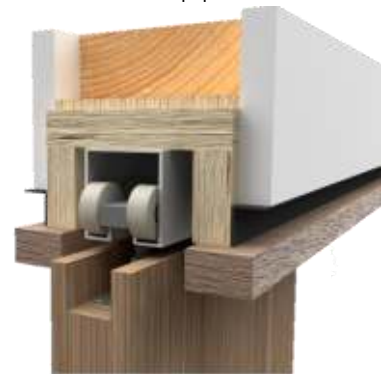

Ombra/ floating jamb with shadow reveal

POCKET DOOR

Types of Applications

Finishes

- Primed / Laminated Import
- Laminated Suncrest / Matte Lacquer
- Wood veneer

What's included

- Technical Specifications:
- Solid Core Door Slab
- Finish – Designer's choice
- Handset – DAYORIS Italia
- Design – Designers Choice

Applications

Standard Application

Floor to Ceiling Application *

* Optional Upgrade

1. Builders grade Pocket Frame Kit

Limited to Door size up to 3' x 8'

Usually provided by others, available from Dayoris as an optional upgrade. (for optimal use, Dayoris recommend option 2, framing with 2x6).