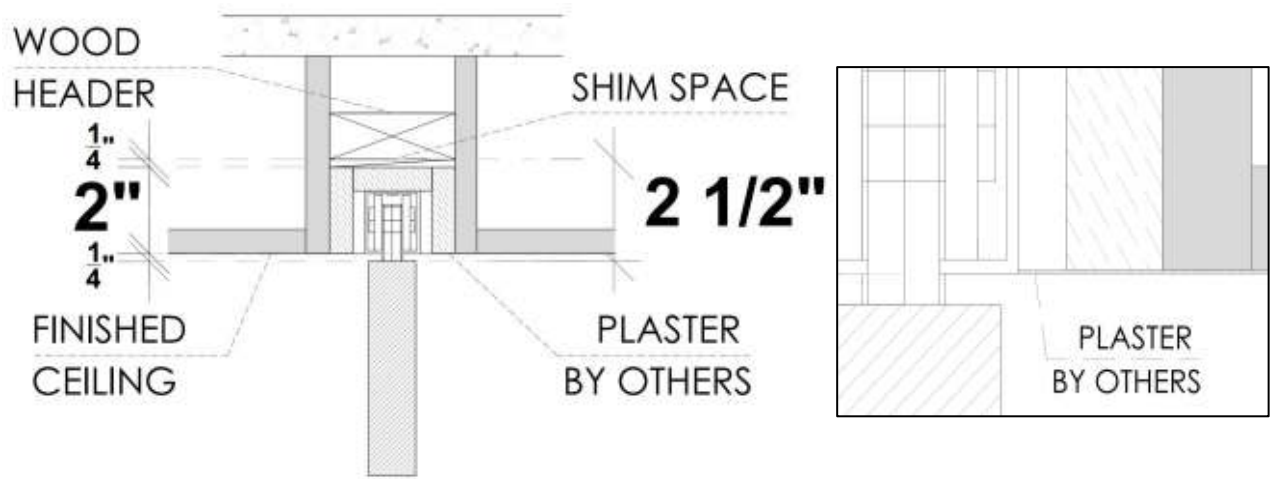

PLEASE ACCOUNT FOR FINISHED FLOOR FOR ALL MEASUREMENTS GIVEN TO DAYORIS

1.b Floor to Ceiling Application with Builders Pocket Frame Kit

HAFELE Track
 $RO = DH \text{ (Door Height)} + 2 \frac{3}{4}"$
 (from Finished Floor)

DH (Door Height) =
 Finished Floor to Finished Ceiling - 1/2"

Support at 2 1/4" above finished ceiling

PLEASE ACCOUNT FOR FINISHED FLOOR FOR ALL MEASUREMENTS GIVEN TO DAYORIS

2. Pocket Frame with 2x6 and 1 5/8" Studs Structure (by others)