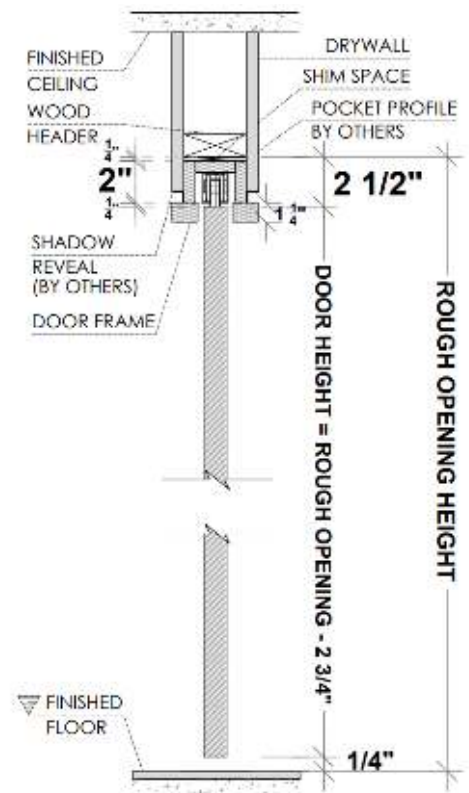

Applications

Standard Application

Floor to Ceiling Application *

* Optional Upgrade

1. Builders grade Pocket Frame Kit

Limited to Door size up to 3' x 8'

Usually provided by others, available from Dayoris as an optional upgrade. (for optimal use, Dayoris recommend option 2, framing with 2x6).

X = THE WALL CAN BE ANY THICKNESS
 ALL OPENINGS MUST HAVE WOOD SUPPORT (2 x 4, 2 x 6, 2 x 8, ...)

1.a Standard Application with Builders Pocket Frame

HAFELE Track
 $RO = DH$ (Door Height) + 2 3/4"
 (from Finished Floor)

DH (Door Height) =
 Finished Floor to Finished Ceiling - 1/2"

Support at 2 1/4" above finished ceiling

PLEASE ACCOUNT FOR FINISHED FLOOR FOR ALL MEASUREMENTS GIVEN TO DAYORIS

2. Pocket Frame with 2x6 and 1 5/8" Studs Structure (by others)