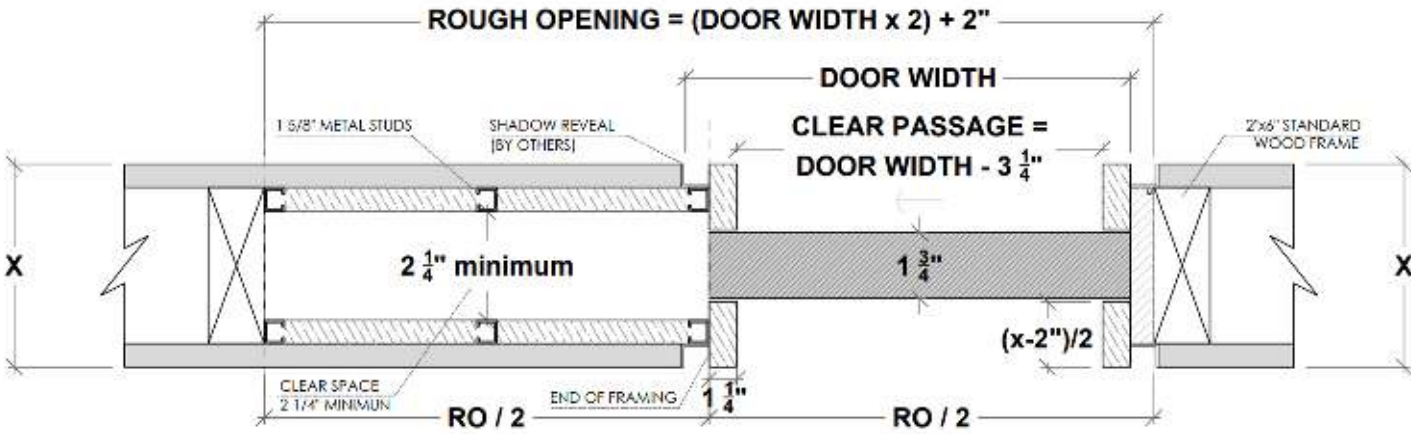

DH (Door Height) =
 Finished Floor to Finished Ceiling - 1/2"

Support at 2 1/4" above finished ceiling

PLEASE ACCOUNT FOR FINISHED FLOOR FOR ALL MEASUREMENTS GIVEN TO DAYORIS

2. Pocket Frame with 2x6 and 1 5/8" Studs Structure (by others)

Recommended Application

ALL OPENINGS MUST HAVE WOOD SUPPORT (2x6)

2.a Standard Application with 2x6 Frame and 1 5/8" Studs

HAFELE Track
 $RO = DH \text{ (Door Height)} + 2"$
 (from Finished Floor)

PLEASE ACCOUNT FOR FINISHED FLOOR FOR ALL MEASUREMENTS GIVEN TO DAYORIS