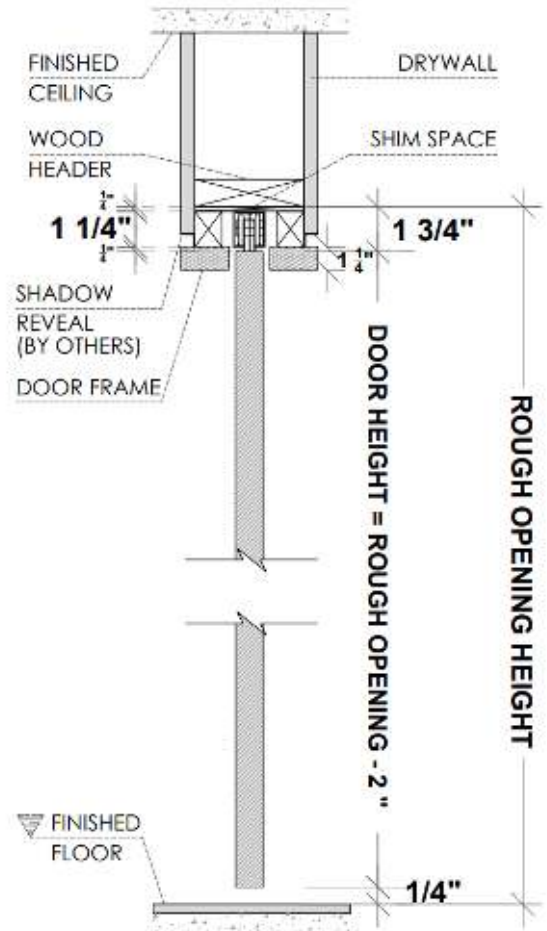

X = THE WALL CAN BE ANY THICKNESS
 ALL OPENINGS MUST HAVE WOOD SUPPORT (2 x 4, 2 x 6, 2 x 8, ...)

1.a Standard Application with Builders Pocket Frame

HAFELE Track
 $RO = DH$ (Door Height) + 2 3/4"
 (from Finished Floor)

DH (Door Height) =
 Finished Floor to Finished Ceiling - 1/2"

Support at 2 1/4" above finished ceiling

PLEASE ACCOUNT FOR FINISHED FLOOR FOR ALL MEASUREMENTS GIVEN TO DAYORIS

2. Pocket Frame with 2x6 and 1 5/8" Studs Structure (by others)

Recommended Application

ALL OPENINGS MUST HAVE WOOD SUPPORT (2x6)

2.a Standard Application with 2x6 Frame and 1 5/8" Studs

HAFELE Track
 $RO = DH \text{ (Door Height)} + 2"$
 (from Finished Floor)

PLEASE ACCOUNT FOR FINISHED FLOOR FOR ALL MEASUREMENTS GIVEN TO DAYORIS