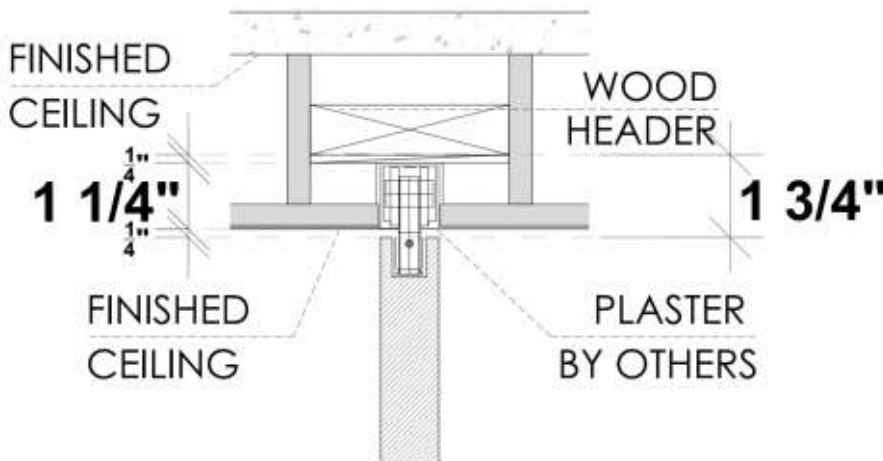

PLEASE ACCOUNT FOR FINISHED FLOOR FOR ALL MEASUREMENTS GIVEN TO DAYORIS