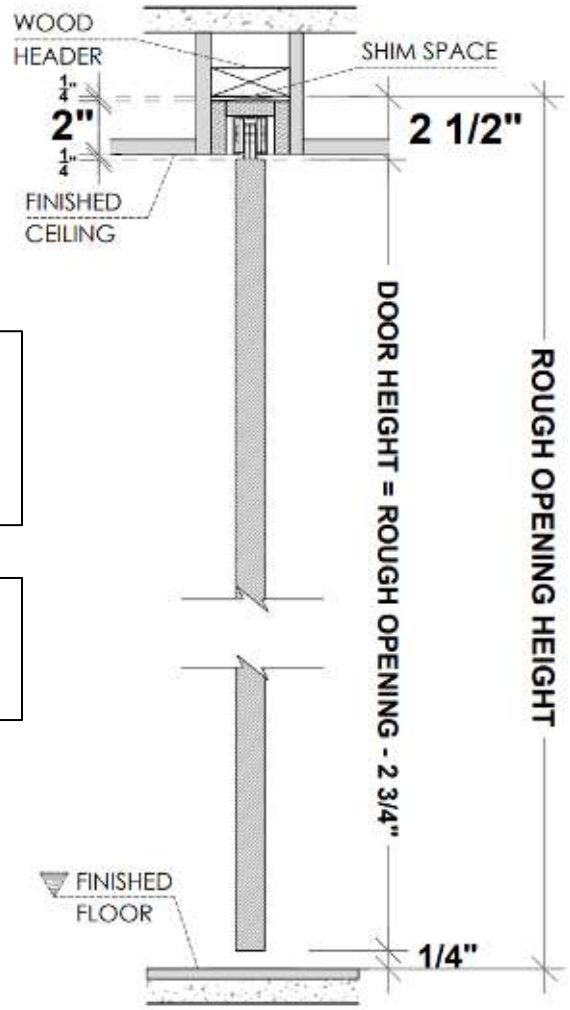

1.b Floor to Ceiling Application with Builders Pocket Frame Kit

HAFELE Track
 $RO = DH \text{ (Door Height)} + 2 \frac{3}{4}"$
(from Finished Floor)

DH (Door Height) =
Finished Floor to Finished Ceiling - 1/2"

Support at 2 1/4" above finished ceiling