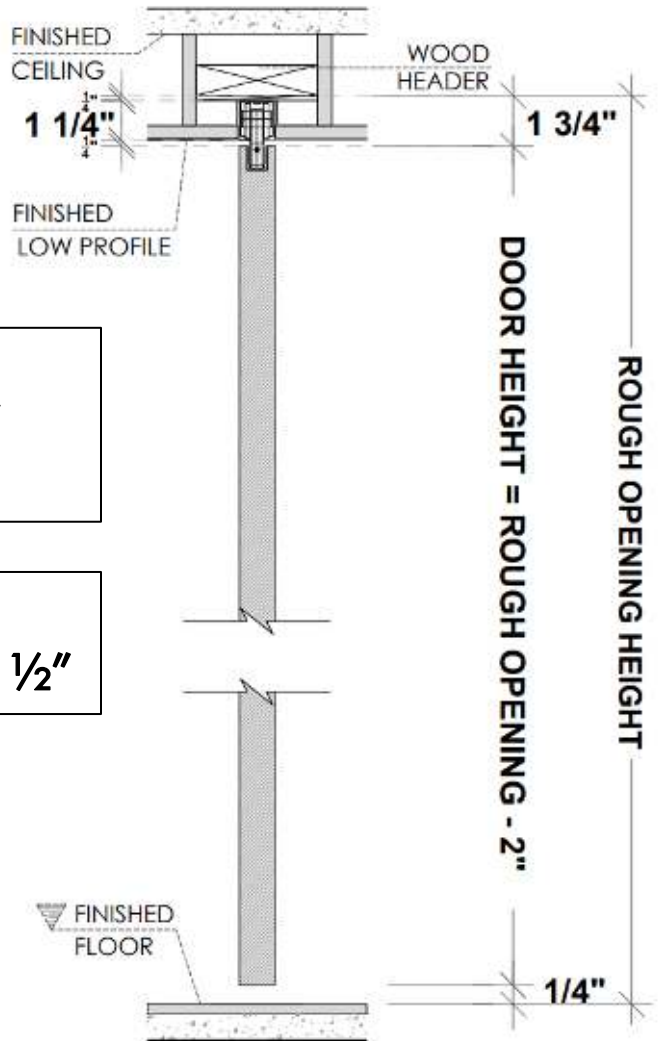

X = THE WALL CAN BE ANY THICKNESS
 ALL OPENINGS MUST HAVE WOOD SUPPORT (2 x 4, 2 x 6, 2 x 8, ...)

1.a Standard Application with Builders Pocket Frame

HAFELE Track
 $RO = DH$ (Door Height) + 2 3/4"
 (from Finished Floor)

DH (Door Height) =
 Finished Floor to Finished Ceiling - 1/2"

Support at 2 1/4" above finished ceiling

PLEASE ACCOUNT FOR FINISHED FLOOR FOR ALL MEASUREMENTS GIVEN TO DAYORIS

2. Pocket Frame with 2x6 and 1 5/8" Studs Structure (by others)

Recommended Application

ALL OPENINGS MUST HAVE WOOD SUPPORT (2x6)

2.a Standard Application with 2x6 Frame and 1 5/8" Studs

HAFELE Track
 $RO = DH \text{ (Door Height)} + 2"$
 (from Finished Floor)

PLEASE ACCOUNT FOR FINISHED FLOOR FOR ALL MEASUREMENTS GIVEN TO DAYORIS

2.b Floor to Ceiling Application with 2x6 and 1 5/8" Studs

HAFELE Track
 $RO = DH \text{ (Door Height)} + 2''$
 (from Finished Floor)

$DH \text{ (Door Height)} =$
 Finished Floor to Finished Ceiling - $1/2''$