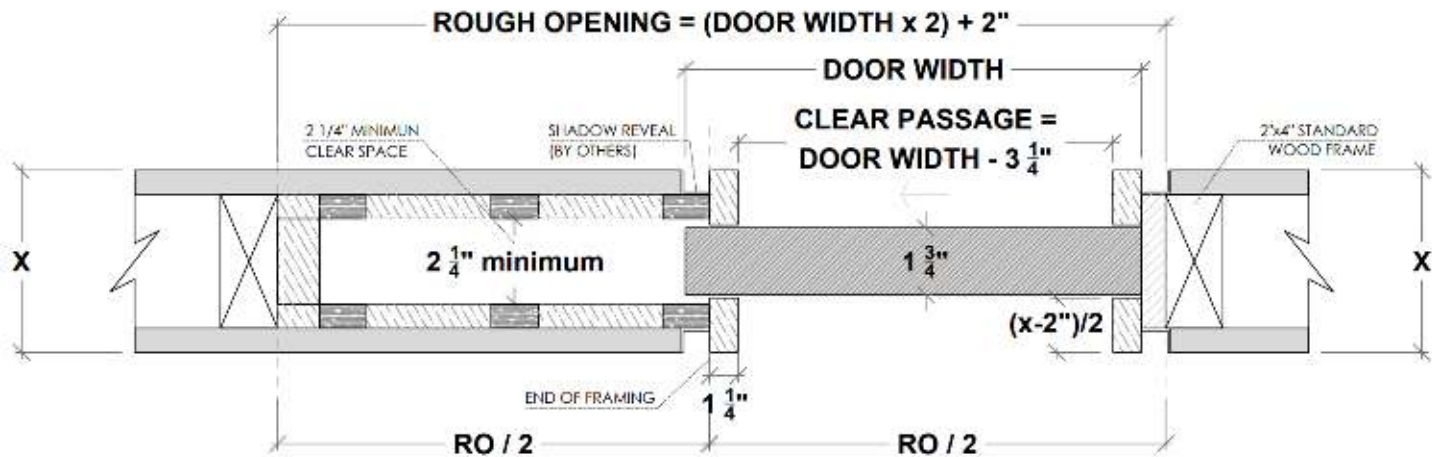

Applications

Standard Application

Floor to Ceiling Application *

* Optional Upgrade

1. Builders grade Pocket Frame Kit

Limited to Door size up to 3' x 8'

Usually provided by others, available from Dayoris as an optional upgrade. (for optimal use, Dayoris recommend option 2, framing with 2x6).

X = THE WALL CAN BE ANY THICKNESS
 ALL OPENINGS MUST HAVE WOOD SUPPORT (2 x 4, 2 x 6, 2 x 8, ...)

1.a Standard Application with Builders Pocket Frame

HAFELE Track
 $RO = DH$ (Door Height) + 2 3/4"
 (from Finished Floor)

DH (Door Height) =
 Finished Floor to Finished Ceiling - 1/2"

Support at 2 1/4" above finished ceiling

PLEASE ACCOUNT FOR FINISHED FLOOR FOR ALL MEASUREMENTS GIVEN TO DAYORIS

2. Pocket Frame with 2x6 and 1 5/8" Studs Structure (by others)