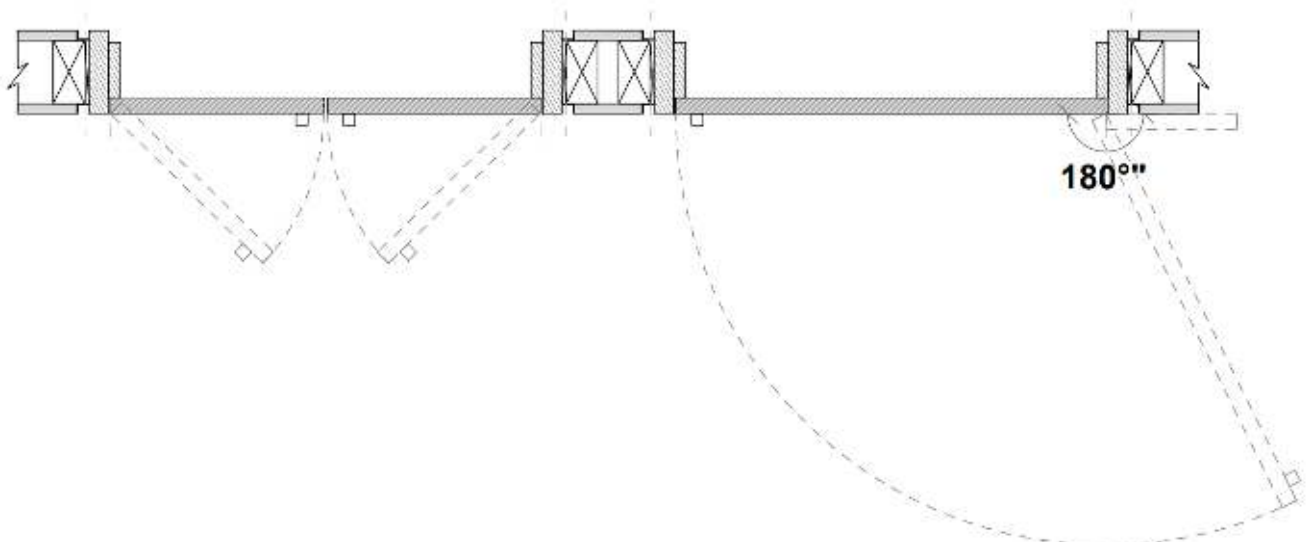

Cabinet Style Hinge

What's included

- Technical Specifications:
- 1" Solid Core MDF Door
- Finish – Designer's choice
- Frame – Concealed aluminum
- Design – Designers Choice

Frame Profile Finishes

Shadow reveal by others

* Optional Upgrades

Benefits of Ombra/ euro door

Any Wall Thickness

Lighter Door and Space saver

A thinner, economical application for non walk-in closets

Works with 1/2" depth reglet (any height). Can be used with 5/8" drywall.

DEPTH	WIDTH	NON-VENTED
1/2"	1/8"	DRMZ-25-125
1/2"	1/4"	DRMZ-50-25
1/2"	3/8"	DRMZ-50-375
1/2"	1/2"	DRMZ-50-50
1/2"	5/8"	DRMZ-50-625
1/2"	3/4"	DRMZ-50-75
1/2"	1"	DRMZ-50-100
1/2"	1 1/2"	DRMZ-50-150
1/2"	2"	DRMZ-50-200