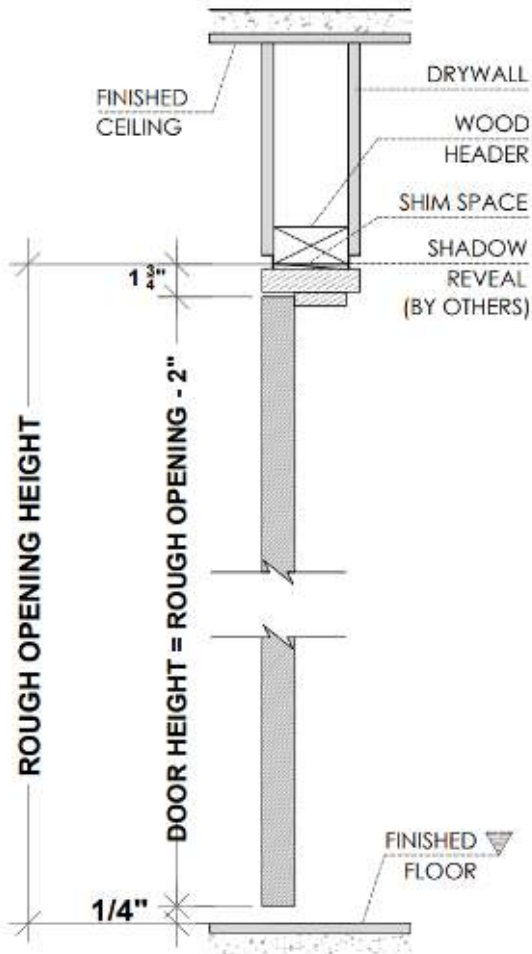

Standard Application