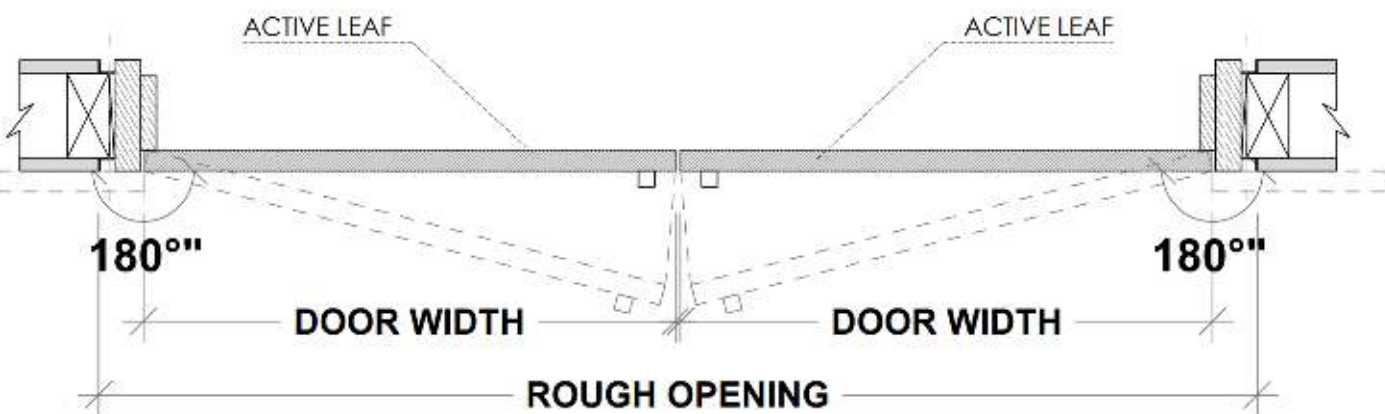

* Fry reglet for reference purposes only, not provided by Dayoris.

Framing Instructions Ombra/ euro door

X = THE WALL CAN BE ANY THICKNESS
ALL OPENINGS MUST HAVE WOOD SUPPORT (2" x 4", 2" x 6", 2" x 8", ...)

Standard Application

Floor to Ceiling Application

PLEASE ACCOUNT FOR FINISHED FLOOR FOR ALL MEASUREMENTS GIVEN TO DAYORIS.

Outswing Application (euro door only available outswing)

Right Hand Outswing

Left Hand Outswing

Double Door Applications

Double Dummy Application (both active)

$$\text{ROUGH OPENING} = (\text{DOOR WIDTH} \times 2) + 3 \frac{1}{2}"$$