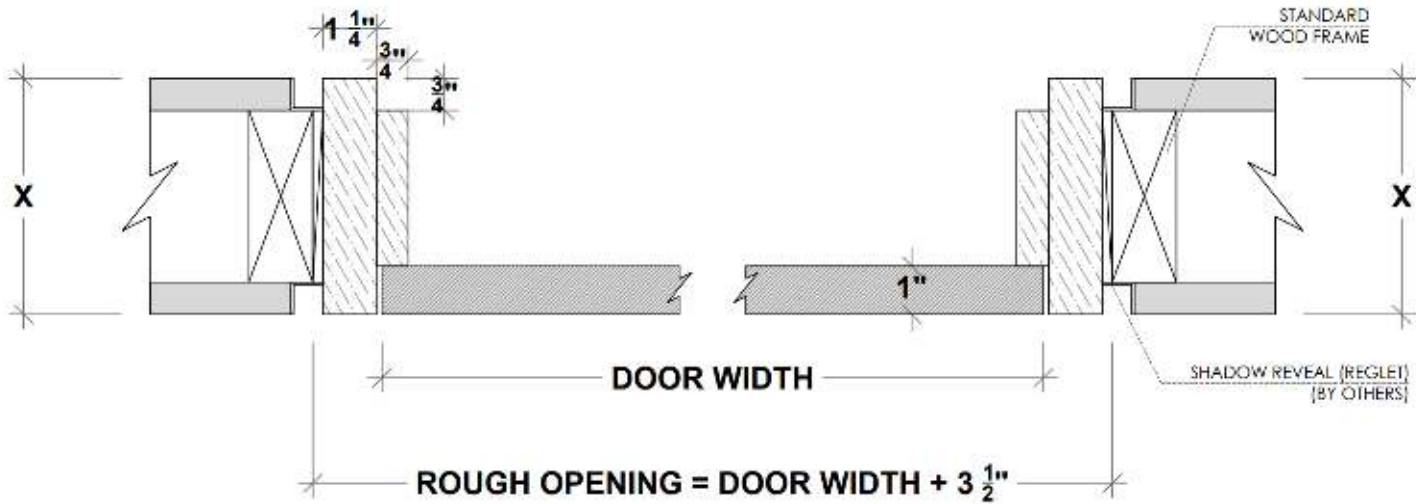

Framing Instructions Ombra/ euro door

X = THE WALL CAN BE ANY THICKNESS
ALL OPENINGS MUST HAVE WOOD SUPPORT (2" x 4", 2" x 6", 2" x 8", ...)