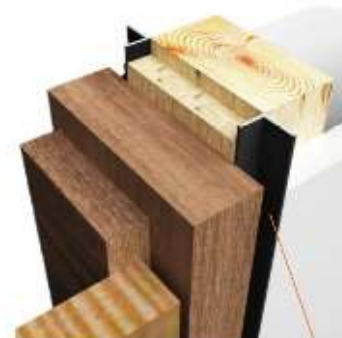

Ombra/ floating jamb with shadow reveal

EURO DOOR

DAYORIS
DOORS

Types of Applications

Finishes

- Primed / Laminated Import
- Laminated Suncrest / Matte Lacquer
- Wood veneer

Cabinet Knob

L Profile

Cabinet Style Hinge

What's included

- Technical Specifications:
- 1" Solid Core MDF Door
- Finish – Designer's choice
- Frame – Concealed aluminum
- Design – Designers Choice

Frame Profile Finishes

Shadow reveal by others

* Optional Upgrades

Benefits of Ombra/ euro door

Any Wall Thickness

Lighter Door and Space saver

A thinner, economical application for non walk-in closets

Works with 1/2" depth reglet (any height). Can be used with 5/8" drywall.

DEPTH	WIDTH	NON-VENTED
1/2"	1/8"	DRMZ-25-125
1/2"	1/4"	DRMZ-50-25
1/2"	3/8"	DRMZ-50-375
1/2"	1/2"	DRMZ-50-50
1/2"	5/8"	DRMZ-50-625
1/2"	3/4"	DRMZ-50-75
1/2"	1"	DRMZ-50-100
1/2"	1 1/2"	DRMZ-50-150
1/2"	2"	DRMZ-50-200