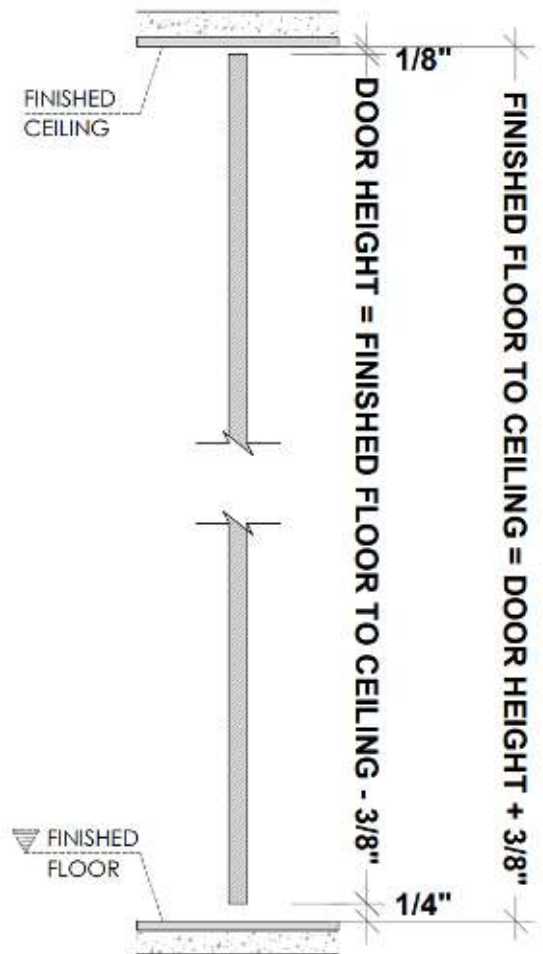

Cabinet Style Hinge

What's included

- Technical Specifications:
- 1" Solid Core MDF Door
- Finish – Designer's choice
- Frame – Concealed aluminum
- Design – Designers Choice

Frame Profile Finishes

Shadow reveal by others

DEPTH	WIDTH	NON-VENTED
1/2"	1/8"	DRMZ-25-125
1/2"	1/4"	DRMZ-50-25
1/2"	3/8"	DRMZ-50-375
1/2"	1/2"	DRMZ-50-50
1/2"	5/8"	DRMZ-50-625
1/2"	3/4"	DRMZ-50-75
1/2"	1"	DRMZ-50-100
1/2"	1 1/2"	DRMZ-50-150
1/2"	2"	DRMZ-50-200

* Fry reglet for reference purposes only, not provided by Dayoris.

Framing Instructions Ombra/ euro door

X = THE WALL CAN BE ANY THICKNESS
ALL OPENINGS MUST HAVE WOOD SUPPORT (2" x 4", 2" x 6", 2" x 8", ...)

Standard Application

Floor to Ceiling Application

PLEASE ACCOUNT FOR FINISHED FLOOR FOR ALL MEASUREMENTS GIVEN TO DAYORIS.

Outswing Application (euro door only available outswing)

Right Hand Outswing

Left Hand Outswing