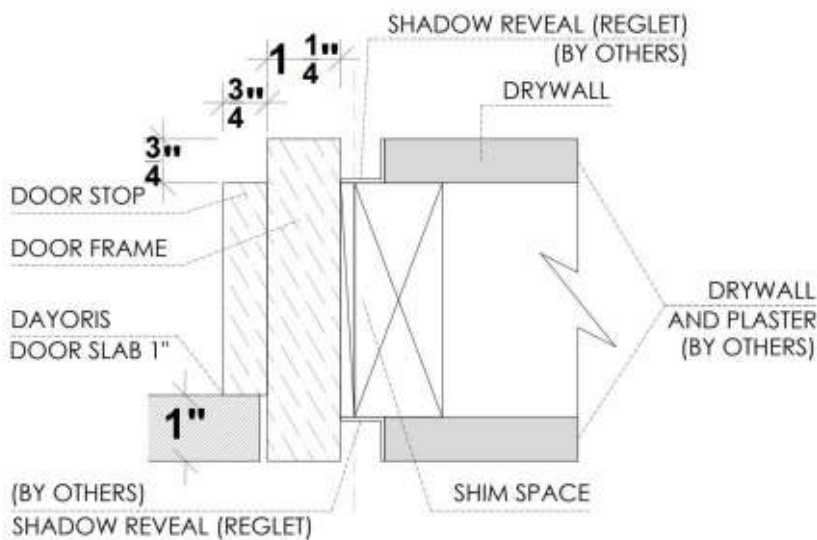

* Fry reglet for reference purposes only, not provided by Dayoris.

Framing Instructions Ombra/ euro door

X = THE WALL CAN BE ANY THICKNESS
ALL OPENINGS MUST HAVE WOOD SUPPORT (2" x 4", 2" x 6", 2" x 8", ...)

Standard Application

Floor to Ceiling Application

PLEASE ACCOUNT FOR FINISHED FLOOR FOR ALL MEASUREMENTS GIVEN TO DAYORIS.

Outswing Application (euro door only available outswing)

Right Hand Outswing

Left Hand Outswing

Double Door Applications

Double Dummy Application (both active)

$$\text{ROUGH OPENING} = (\text{DOOR WIDTH} \times 2) + 3 \frac{1}{2}"$$