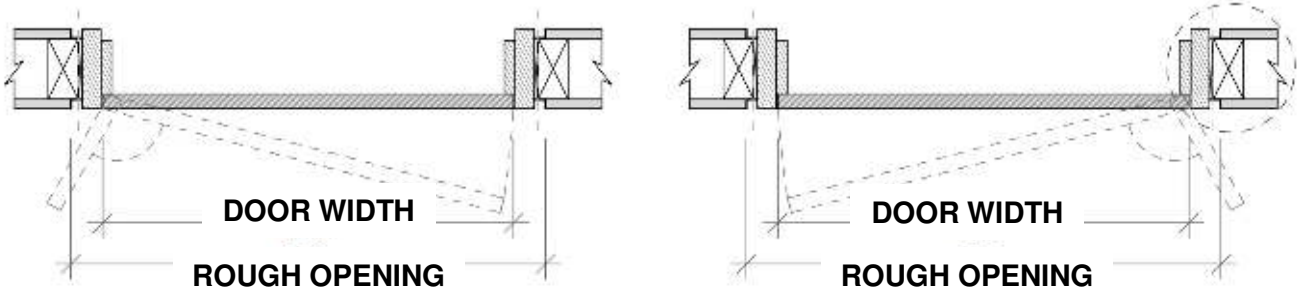

* Fry reglet for reference purposes only, not provided by Dayoris.

Framing Instructions Ombra/ euro door

X = THE WALL CAN BE ANY THICKNESS
ALL OPENINGS MUST HAVE WOOD SUPPORT (2" x 4", 2" x 6", 2" x 8", ...)

Standard Application

Floor to Ceiling Application

PLEASE ACCOUNT FOR FINISHED FLOOR FOR ALL MEASUREMENTS GIVEN TO DAYORIS.

Outswing Application (euro door only available outswing)

Right Hand Outswing

Left Hand Outswing

Double Door Applications

Double Dummy Application (both active)

$$\text{ROUGH OPENING} = (\text{DOOR WIDTH} \times 2) + 3 \frac{1}{2}"$$