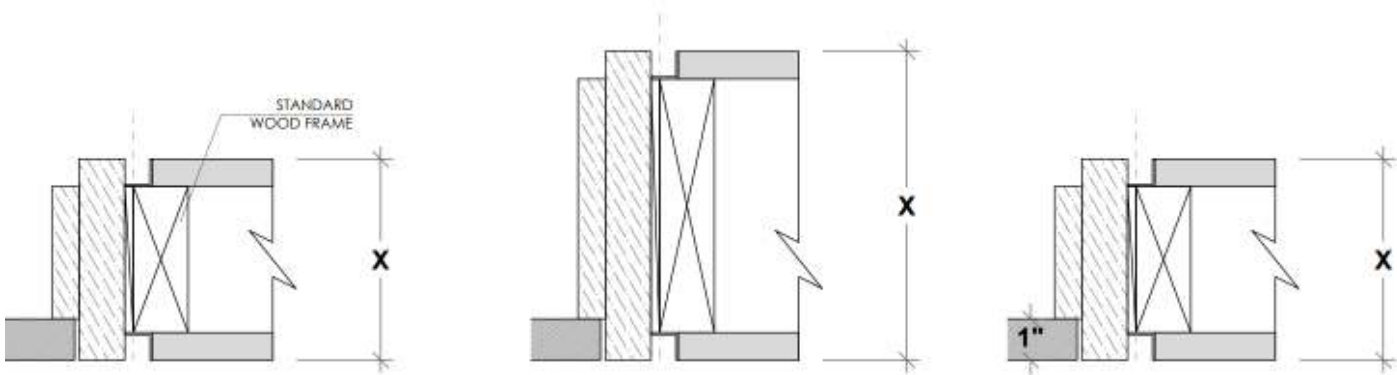

Cabinet Style Hinge

What's included

- Technical Specifications:
- 1" Solid Core MDF Door
- Finish – Designer's choice
- Frame – Concealed aluminum
- Design – Designers Choice

Frame Profile Finishes

Shadow reveal by others

* Optional Upgrades

Benefits of Ombra/ euro door

Any Wall Thickness

Lighter Door and Space saver

A thinner, economical application for non walk-in closets

Works with 1/2" depth reglet (any height). Can be used with 5/8" drywall.

DEPTH	WIDTH	NON-VENTED
1/2"	1/8"	DRMZ-25-125
1/2"	1/4"	DRMZ-50-25
1/2"	3/8"	DRMZ-50-375
1/2"	1/2"	DRMZ-50-50
1/2"	5/8"	DRMZ-50-625
1/2"	3/4"	DRMZ-50-75
1/2"	1"	DRMZ-50-100
1/2"	1 1/2"	DRMZ-50-150
1/2"	2"	DRMZ-50-200