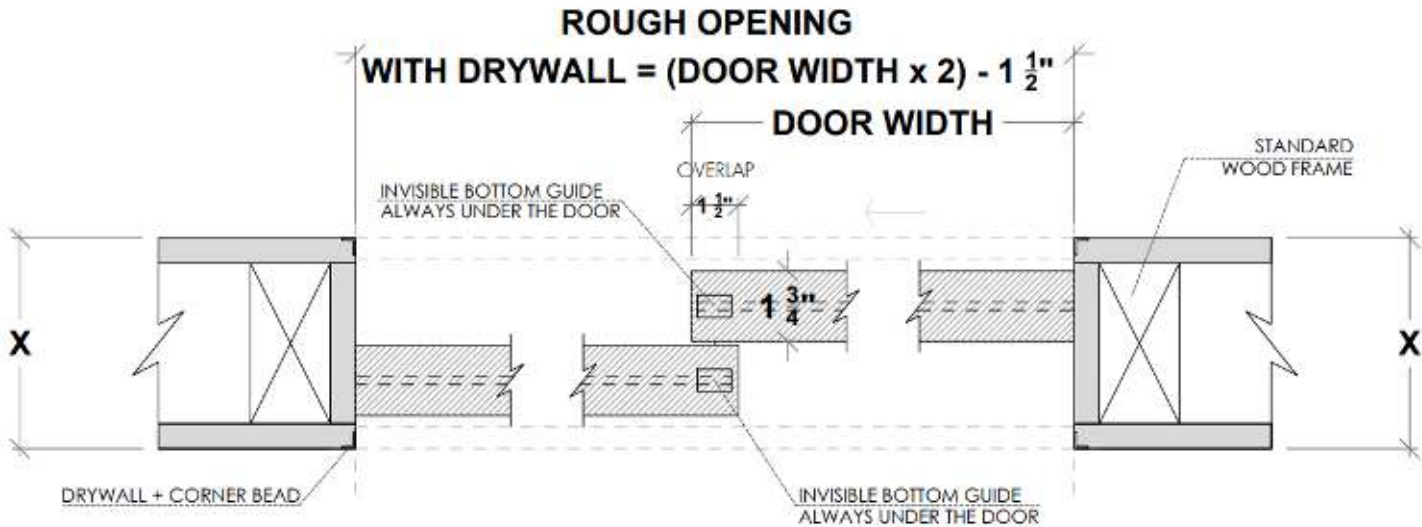

Hardware

Satin

Polished

Black

Application

Standard Application

* Optional Upgrade

Framing Instructions Filo muro/ bypass door

**X = THE WALL CAN BE ANY THICKNESS
ALL OPENINGS MUST HAVE WOOD (2" x 4")**

Floor to Header Application

Floor to Ceiling Application

**DH (Door Height) =
Finished Floor to
Finished Ceiling - 1/2"**

PLEASE ACCOUNT FOR FINISHED FLOOR FOR ALL MEASUREMENTS GIVEN TO DAYORIS