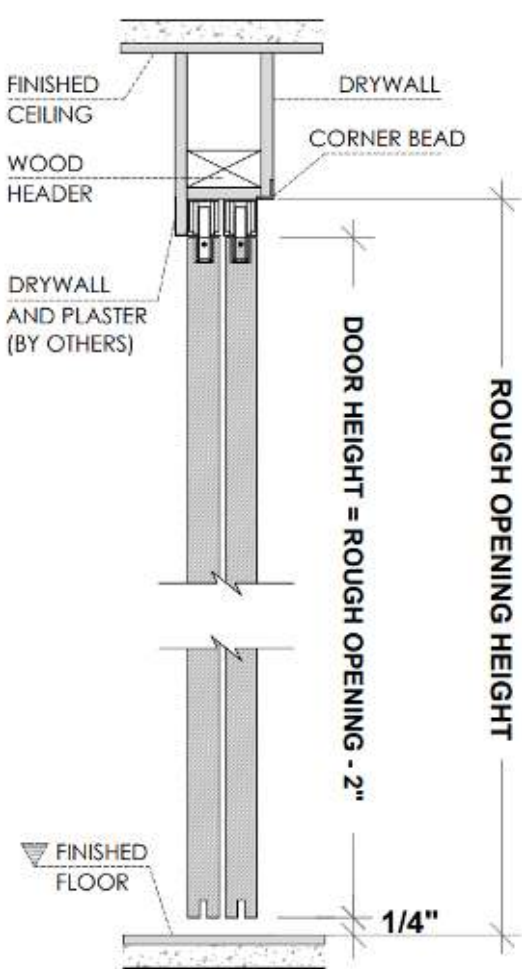

Hardware

Satin

Polished

Black

Application

Standard Application

* Optional Upgrade

Framing Instructions Filo muro/ bypass door

**X = THE WALL CAN BE ANY THICKNESS
ALL OPENINGS MUST HAVE WOOD (2" x 4")**

Floor to Header Application

Floor to Ceiling Application

**DH (Door Height) =
Finished Floor to
Finished Ceiling - 1/2"**

PLEASE ACCOUNT FOR FINISHED FLOOR FOR ALL MEASUREMENTS GIVEN TO DAYORIS