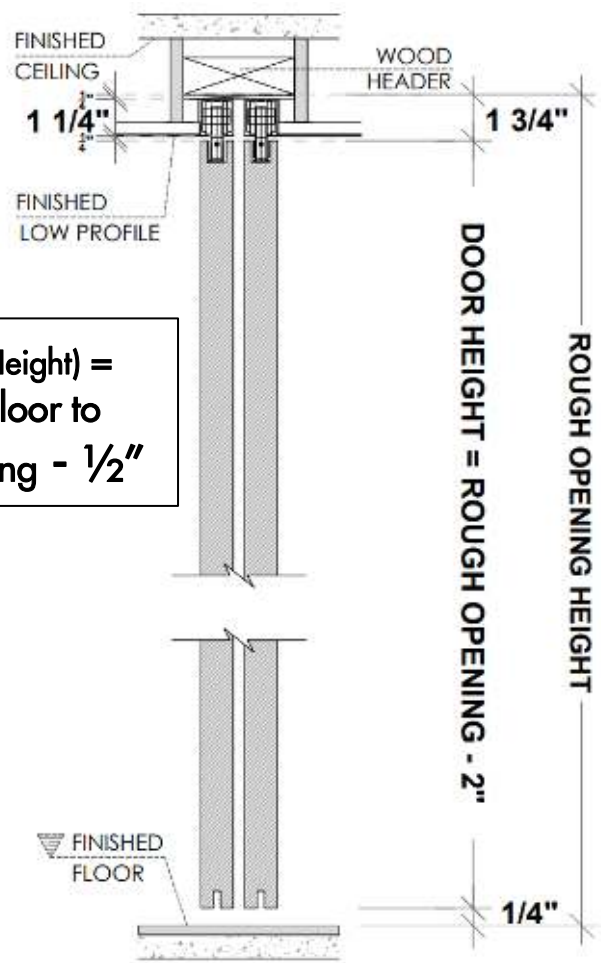

Hardware

Satin

Polished

Black

Application

Standard Application

* Optional Upgrade

Framing Instructions Filo muro/ bypass door

**X = THE WALL CAN BE ANY THICKNESS
ALL OPENINGS MUST HAVE WOOD (2" x 4")**

Floor to Header Application

Floor to Ceiling Application

**DH (Door Height) =
Finished Floor to
Finished Ceiling - 1/2"**

PLEASE ACCOUNT FOR FINISHED FLOOR FOR ALL MEASUREMENTS GIVEN TO DAYORIS