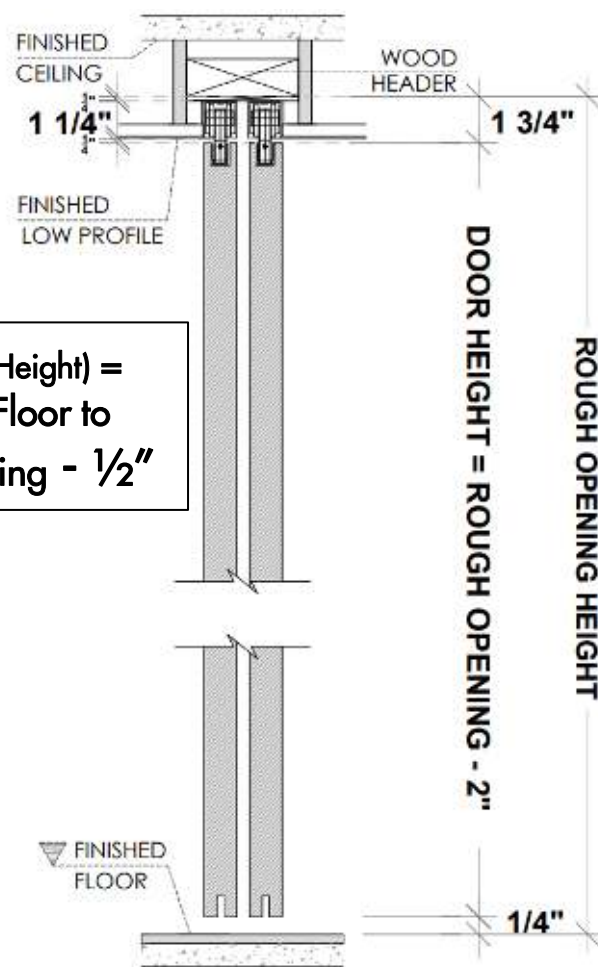

**X = THE WALL CAN BE ANY THICKNESS
ALL OPENINGS MUST HAVE WOOD (2" x 4")**

Floor to Header Application

Floor to Ceiling Application

**DH (Door Height) =
Finished Floor to
Finished Ceiling - 1/2"**

PLEASE ACCOUNT FOR FINISHED FLOOR FOR ALL MEASUREMENTS GIVEN TO DAYORIS

Framing Instructions Filo/ bypass door with floating reveal

**X = THE WALL CAN BE ANY THICKNESS
ALL OPENINGS MUST HAVE WOOD (2" x 4")**

Floor to Header Application

PLEASE ACCOUNT FOR FINISHED FLOOR FOR ALL MEASUREMENTS GIVEN TO DAYORIS