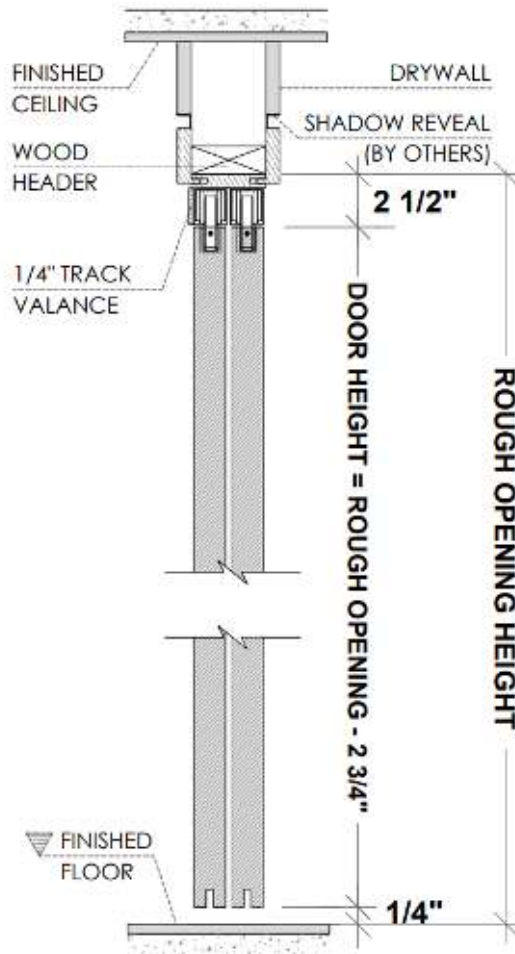

**X = THE WALL CAN BE ANY THICKNESS
ALL OPENINGS MUST HAVE WOOD (2" x 4")**

Floor to Header Application

Floor to Ceiling Application

**DH (Door Height) =
Finished Floor to
Finished Ceiling - 1/2"**

PLEASE ACCOUNT FOR FINISHED FLOOR FOR ALL MEASUREMENTS GIVEN TO DAYORIS

Framing Instructions Filo/ bypass door with floating reveal

**X = THE WALL CAN BE ANY THICKNESS
ALL OPENINGS MUST HAVE WOOD (2" x 4")**

Floor to Header Application

PLEASE ACCOUNT FOR FINISHED FLOOR FOR ALL MEASUREMENTS GIVEN TO DAYORIS