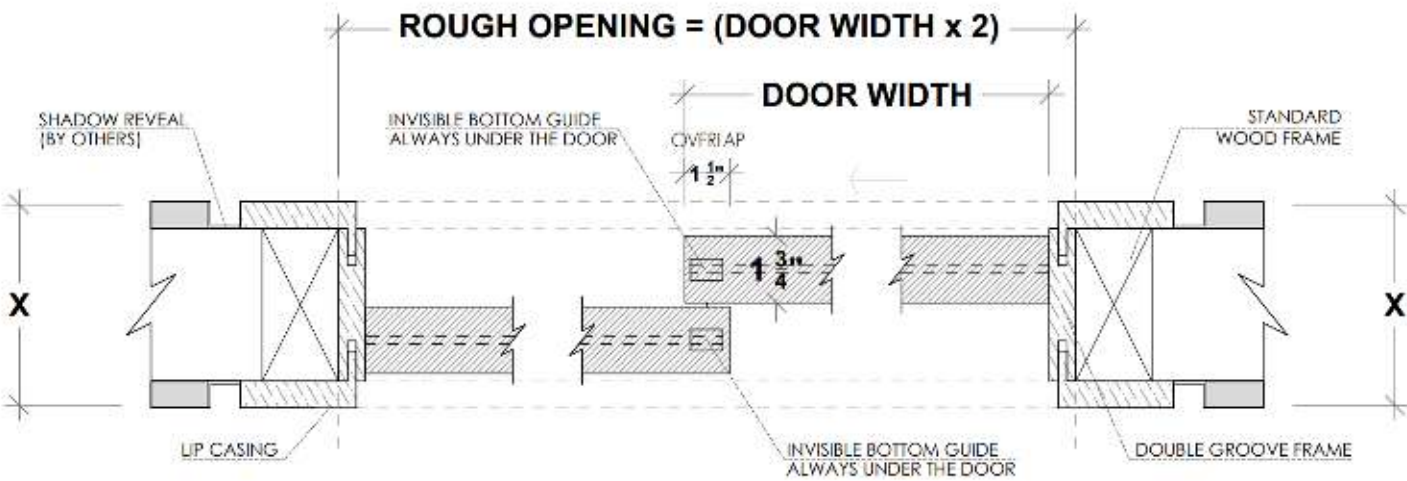

**X = THE WALL CAN BE ANY THICKNESS
ALL OPENINGS MUST HAVE WOOD (2" x 4")**

Floor to Header Application

Floor to Ceiling Application

**DH (Door Height) =
Finished Floor to
Finished Ceiling - 1/2"**

PLEASE ACCOUNT FOR FINISHED FLOOR FOR ALL MEASUREMENTS GIVEN TO DAYORIS

Framing Instructions Filo/ bypass door with floating reveal

**X = THE WALL CAN BE ANY THICKNESS
ALL OPENINGS MUST HAVE WOOD (2" x 4")**

Floor to Header Application

PLEASE ACCOUNT FOR FINISHED FLOOR FOR ALL MEASUREMENTS GIVEN TO DAYORIS