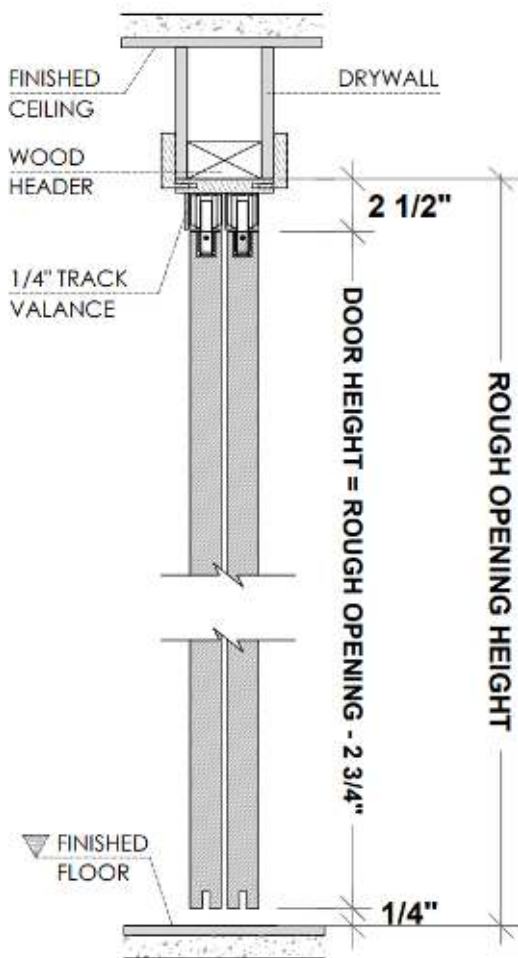

Hardware

Satin

Polished

Black

Application

Standard Application

* Optional Upgrade

Framing Instructions Filo/ bypass door

**X = THE WALL CAN BE ANY THICKNESS
ALL OPENINGS MUST HAVE WOOD (2" x 4")**

Floor to Header Application

Floor to Ceiling Application

**DH (Door Height) =
Finished Floor to
Finished Ceiling - 1/2"**

PLEASE ACCOUNT FOR FINISHED FLOOR FOR ALL MEASUREMENTS GIVEN TO DAYORIS

Framing Instructions Filo/ bypass door with floating reveal

**X = THE WALL CAN BE ANY THICKNESS
ALL OPENINGS MUST HAVE WOOD (2" x 4")**

Floor to Header Application

PLEASE ACCOUNT FOR FINISHED FLOOR FOR ALL MEASUREMENTS GIVEN TO DAYORIS