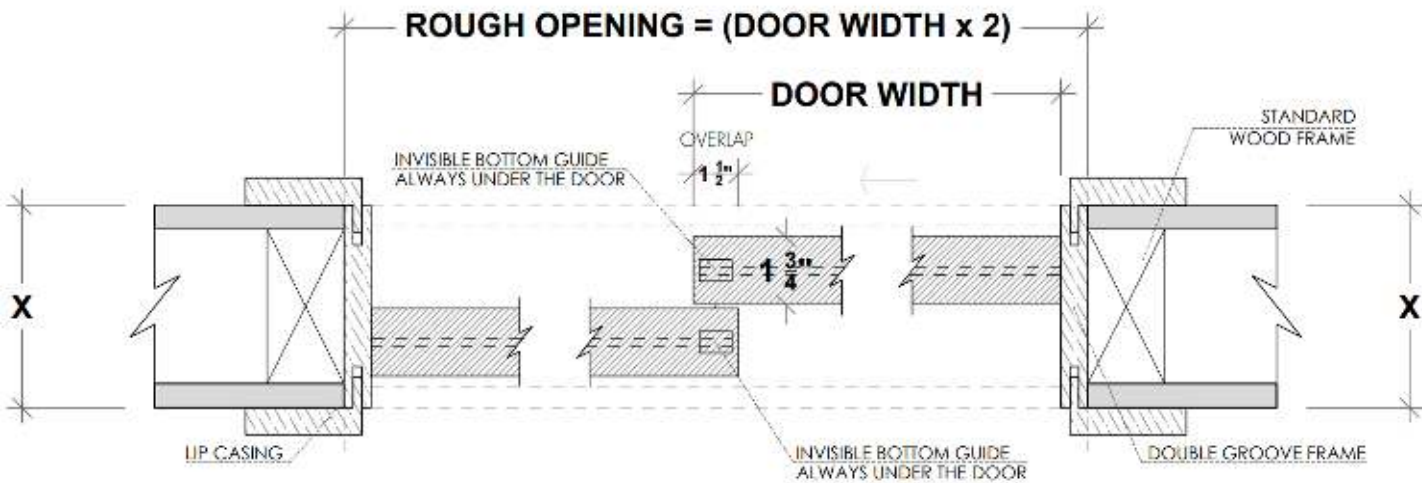

Hardware

Satin

Polished

Black

Application

Standard Application

* Optional Upgrade

Framing Instructions Filo/ bypass door

**X = THE WALL CAN BE ANY THICKNESS
ALL OPENINGS MUST HAVE WOOD (2" x 4")**

Floor to Header Application

Floor to Ceiling Application

**DH (Door Height) =
Finished Floor to
Finished Ceiling - 1/2"**

PLEASE ACCOUNT FOR FINISHED FLOOR FOR ALL MEASUREMENTS GIVEN TO DAYORIS

Framing Instructions Filo/ bypass door with floating reveal

**X = THE WALL CAN BE ANY THICKNESS
ALL OPENINGS MUST HAVE WOOD (2" x 4")**

Floor to Header Application

PLEASE ACCOUNT FOR FINISHED FLOOR FOR ALL MEASUREMENTS GIVEN TO DAYORIS