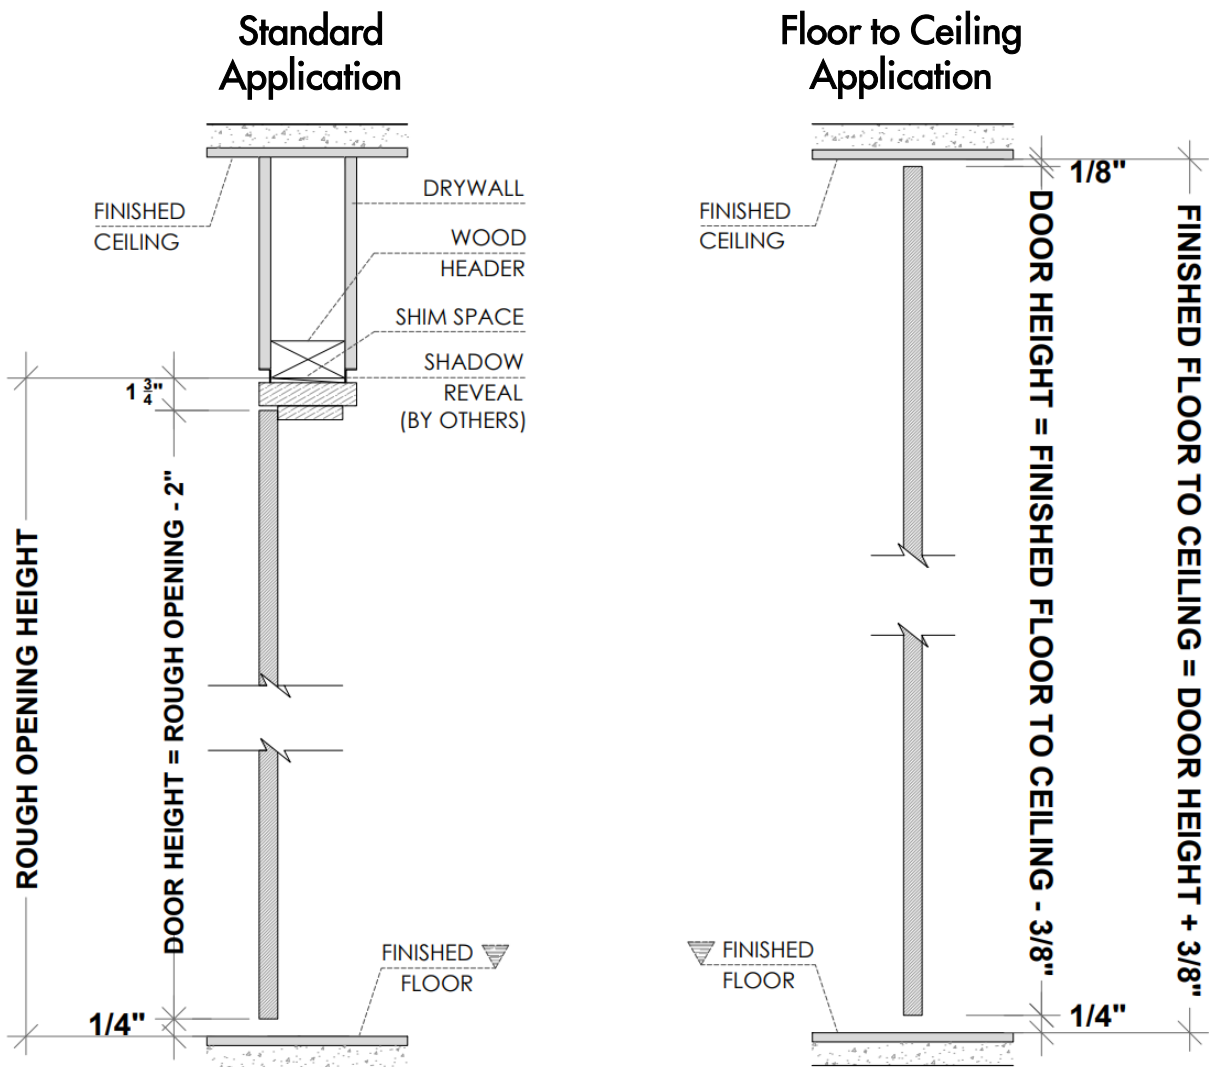

PLEASE ACCOUNT FOR FINISHED FLOOR FOR ALL MEASUREMENTS GIVEN TO DAYORIS.