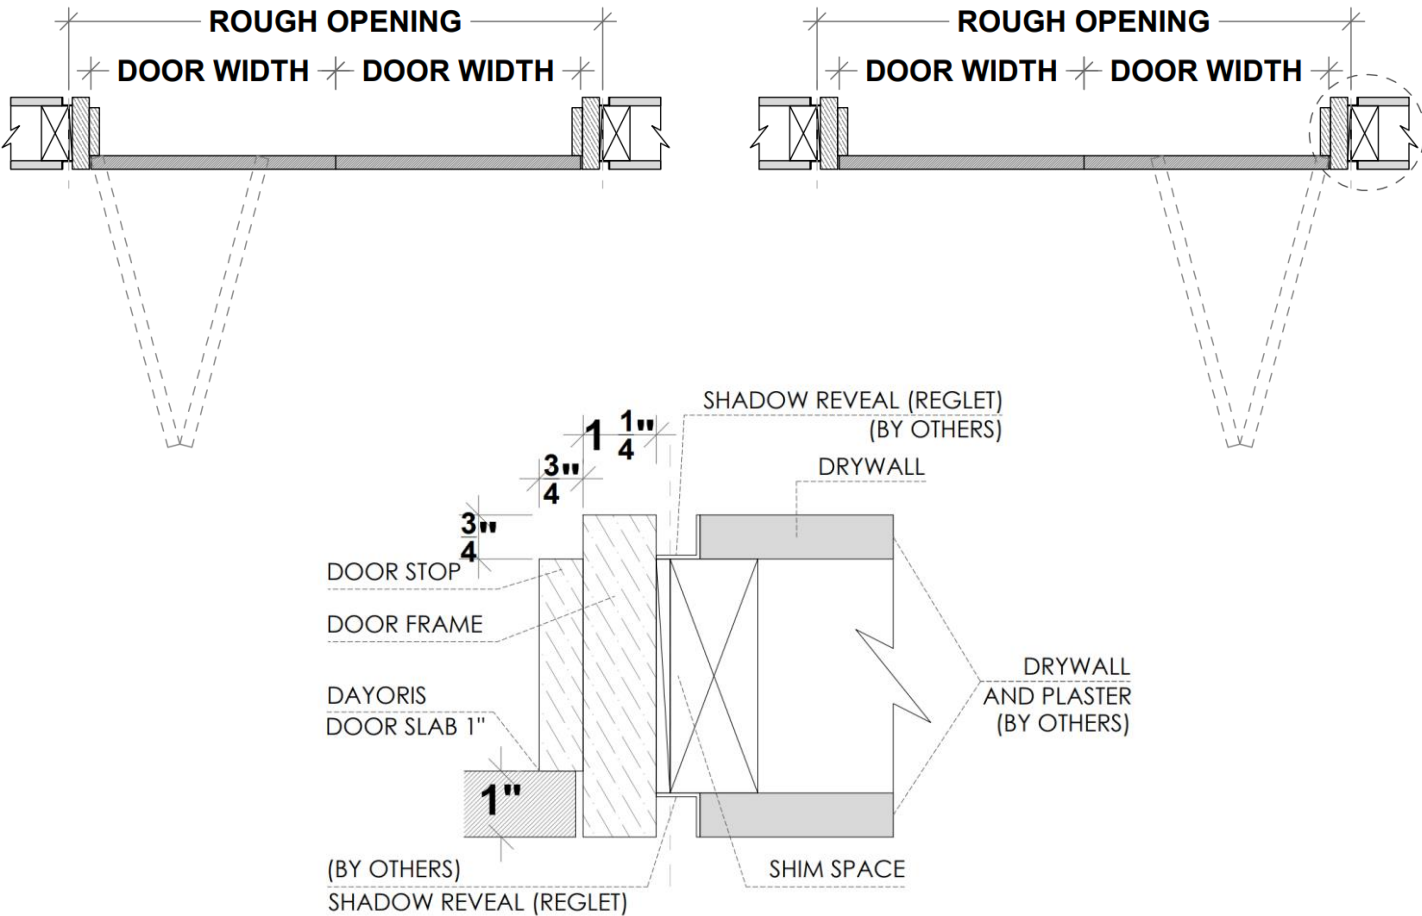

Outswing Application (bifold door only available outswing)

Right Hand Outswing

Left Hand Outswing

Double Door Applications