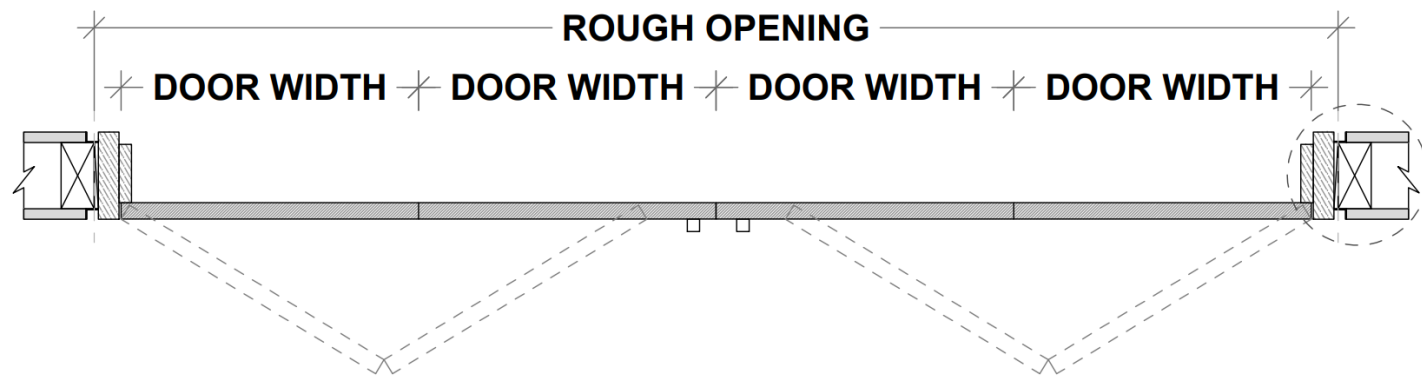

$$\text{DOOR WIDTH} = (\text{ROUGH OPENING} - 3 \frac{1}{2}'') / 4$$

$$\text{ROUGH OPENING} = (\text{DOOR WIDTH} \times 4) + 3 \frac{1}{2}''$$