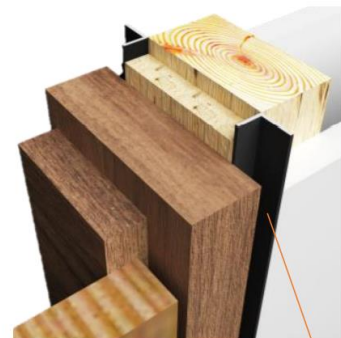

Frame Profile Finishes

Shadow reveal by others