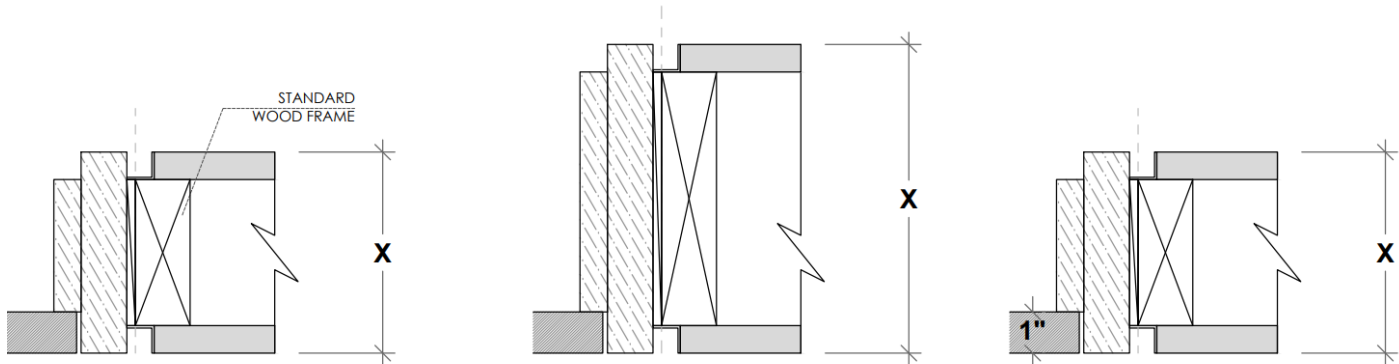

## What's included

- Technical Specifications:
- 1" Solid Core MDF Door
- Finish – Designer's choice
- Frame – Concealed aluminum
- Design – Designers Choice

# Benefits of Ombra/ euro bifold door

Any Wall Thickness

Lighter Door and Space saver

A thinner, economical application for non walk-in closets

Single

Double

Works with 1/2" depth reglet (any height). Can be used with 5/8" drywall.