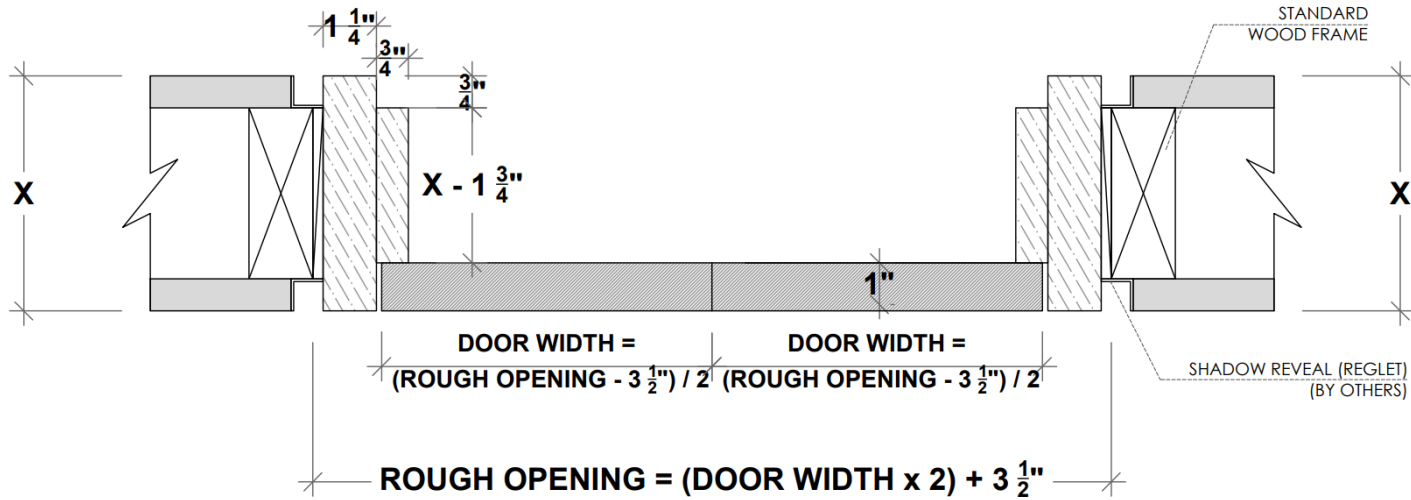

Framing Instructions Ombra/ euro bifold door

X = THE WALL CAN BE ANY THICKNESS
ALL OPENINGS MUST HAVE WOOD SUPPORT (2" x 4", 2" x 6", 2" x 8", ...)