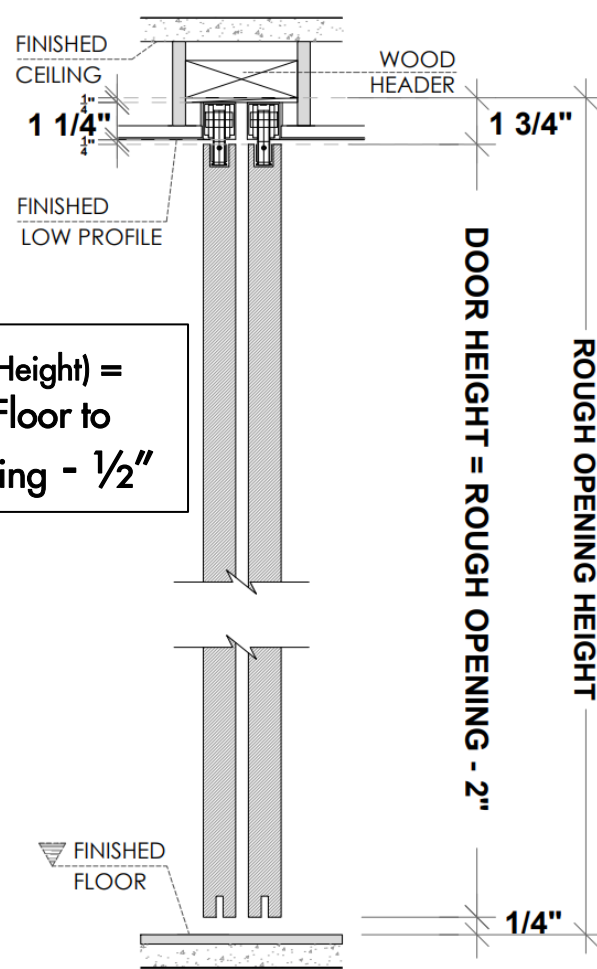

**X = THE WALL CAN BE ANY THICKNESS
ALL OPENINGS MUST HAVE WOOD (2" x 4")**

Floor to Header Application

Floor to Ceiling Application

**DH (Door Height) =
Finished Floor to
Finished Ceiling - 1/2"**

PLEASE ACCOUNT FOR FINISHED FLOOR FOR ALL MEASUREMENTS GIVEN TO DAYORIS