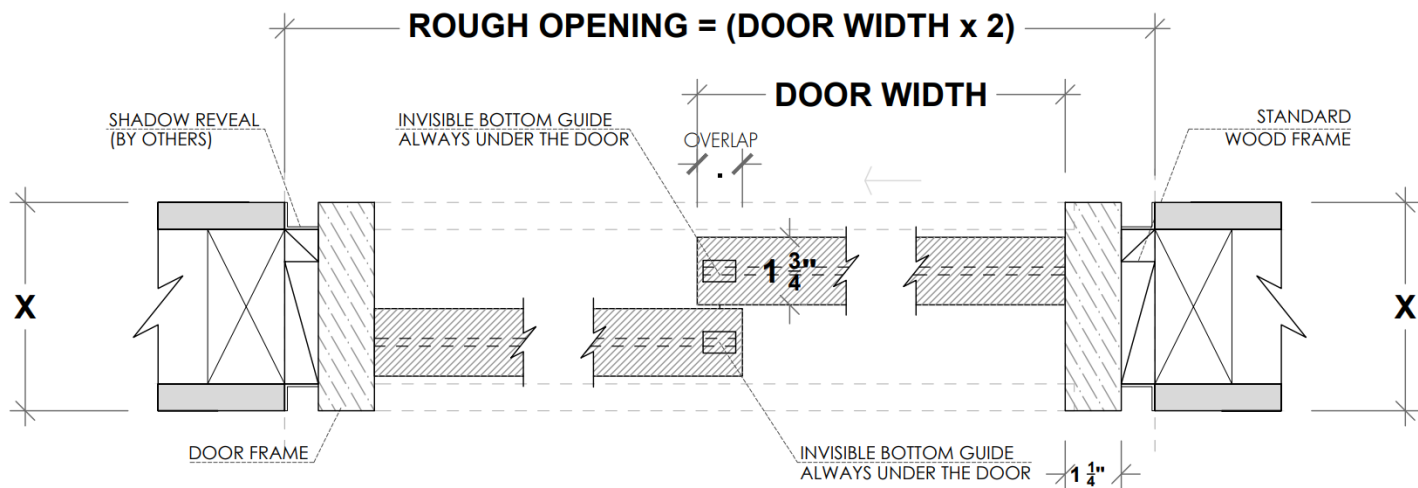

Ombra/ floating jamb with shadow reveal

BYPASS DOOR

Types of Applications

Finishes

- Primed / Laminated Import
- Laminated Suncrest / Matte Lacquer
- Wood veneer

What's included

- Technical Specifications:
- Solid Core Door Slab
- Finish – Designer's choice
- Design – Designers Choice

Hardware

Satin

Polished

Black

Application

Standard Application

* Optional Upgrade

Framing Instructions Ombra/ bypass door

**X = THE WALL CAN BE ANY THICKNESS
ALL OPENINGS MUST HAVE WOOD (2" x 4")**

Floor to Header Application

Floor to Ceiling Application

**DH (Door Height) =
Finished Floor to
Finished Ceiling - 1/2"**

PLEASE ACCOUNT FOR FINISHED FLOOR FOR ALL MEASUREMENTS GIVEN TO DAYORIS