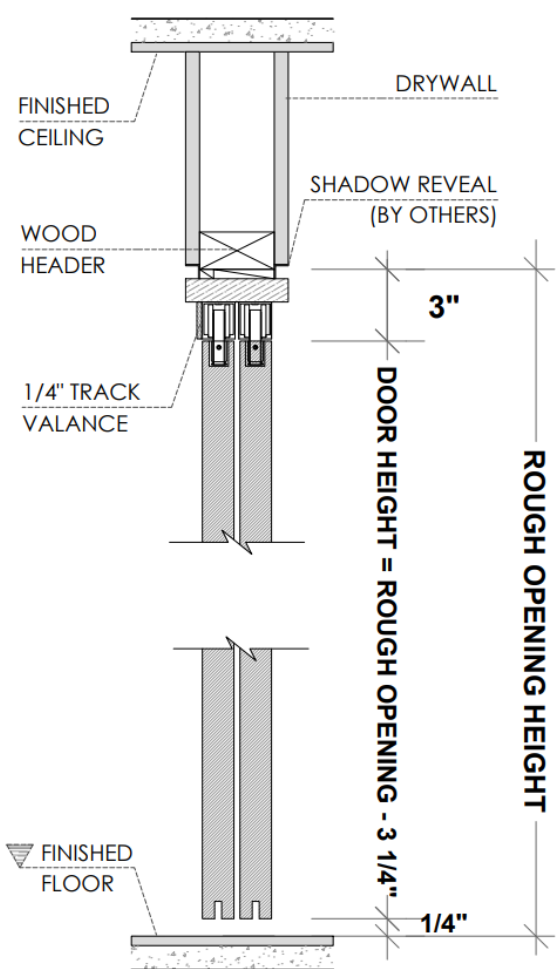

Ombra/ floating jamb with shadow reveal

BYPASS DOOR

Types of Applications

Finishes

- Primed / Laminated Import
- Laminated Suncrest / Matte Lacquer
- Wood veneer

What's included

- Technical Specifications:
- Solid Core Door Slab
- Finish – Designer's choice
- Design – Designers Choice

Hardware

Satin

Polished

Black

Application

Standard Application

* Optional Upgrade

Framing Instructions Ombra/ bypass door

**X = THE WALL CAN BE ANY THICKNESS
ALL OPENINGS MUST HAVE WOOD (2" x 4")**

Floor to Header Application

Floor to Ceiling Application

**DH (Door Height) =
Finished Floor to
Finished Ceiling - 1/2"**

PLEASE ACCOUNT FOR FINISHED FLOOR FOR ALL MEASUREMENTS GIVEN TO DAYORIS