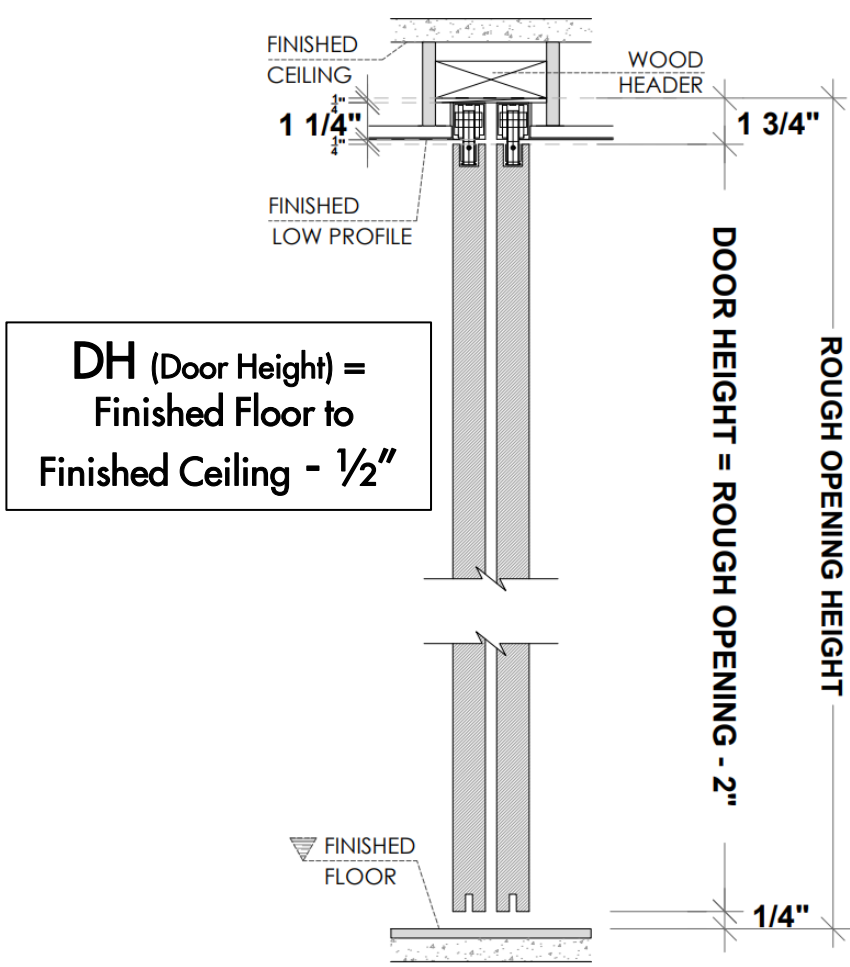

# Framing Instructions Filo muro/ bypass door

## Floor to Ceiling Application

**DH (Door Height) =  
Finished Floor to  
Finished Ceiling - 1/2"**

**PLEASE ACCOUNT FOR FINISHED FLOOR FOR ALL MEASUREMENTS GIVEN TO DAYORIS**