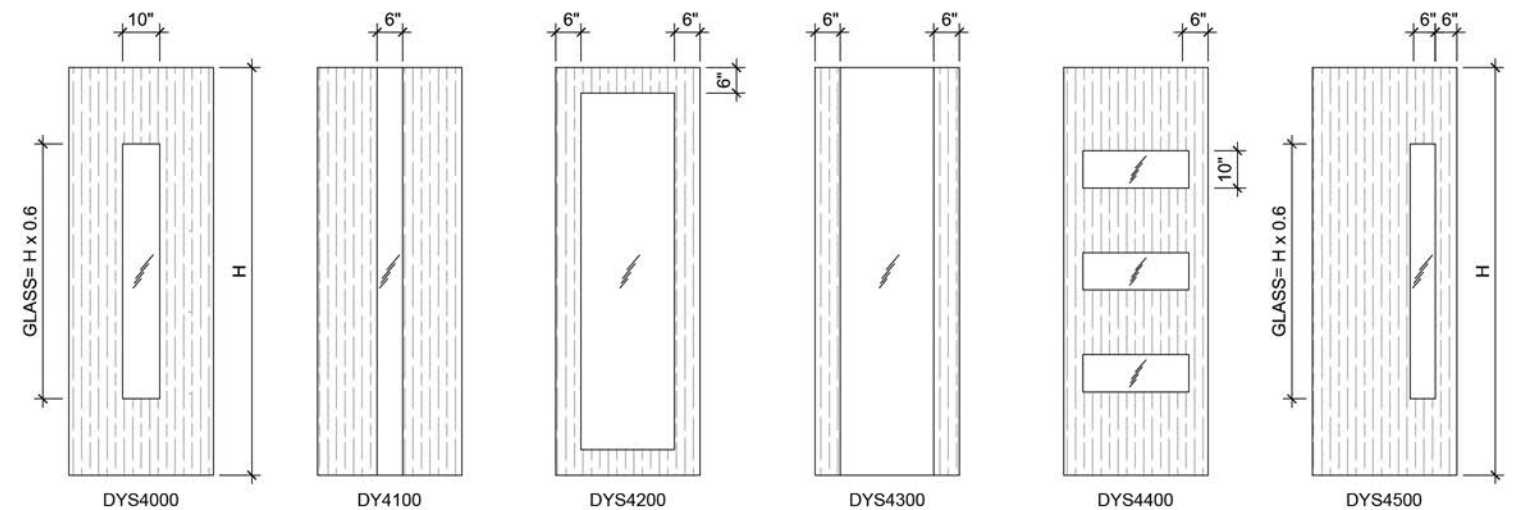

# Door profiles

Swing/  
Pocket/  
Bypass/  
Pivot/  
Euro system 1" doors/  
Euro bifold 1" doors/

DOOR SLAB SIZE : up to 6' x 12' (custom systems available for wider applications)

FRAMES : Frameless profile, Wood frame, Metal frame

FINISH : Primed, Laminated, Lacquer, Wood veneer

THICKNESS : 1" to 1-3/4"

APPLICATIONS : Swing, Pocket, Sliding, Bypass, Bi-fold, Ghost, Barn

Pivot, Synchronyzed, Telescopic, Tri-fold

# Designs

Reveal designs (available in 1/8" grooves or 1/2" aluminum inserts)

Glass designs (available in clear or laminated)