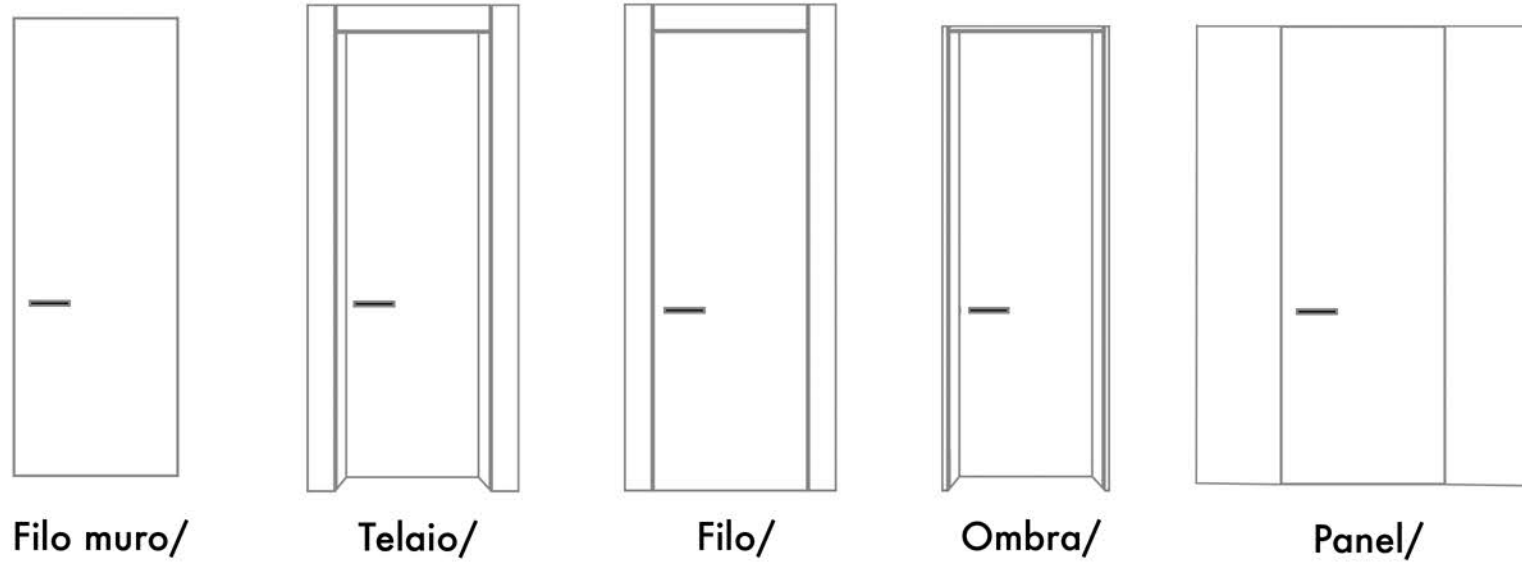

## Keyed cylinder

# Door profiles

Swing/  
Pocket/  
Bypass/  
Pivot/  
Euro system 1" doors/  
Euro bifold 1" doors/

DOOR SLAB SIZE : up to 6' x 12' (custom systems available for wider applications)

FRAMES : Frameless profile, Wood frame, Metal frame