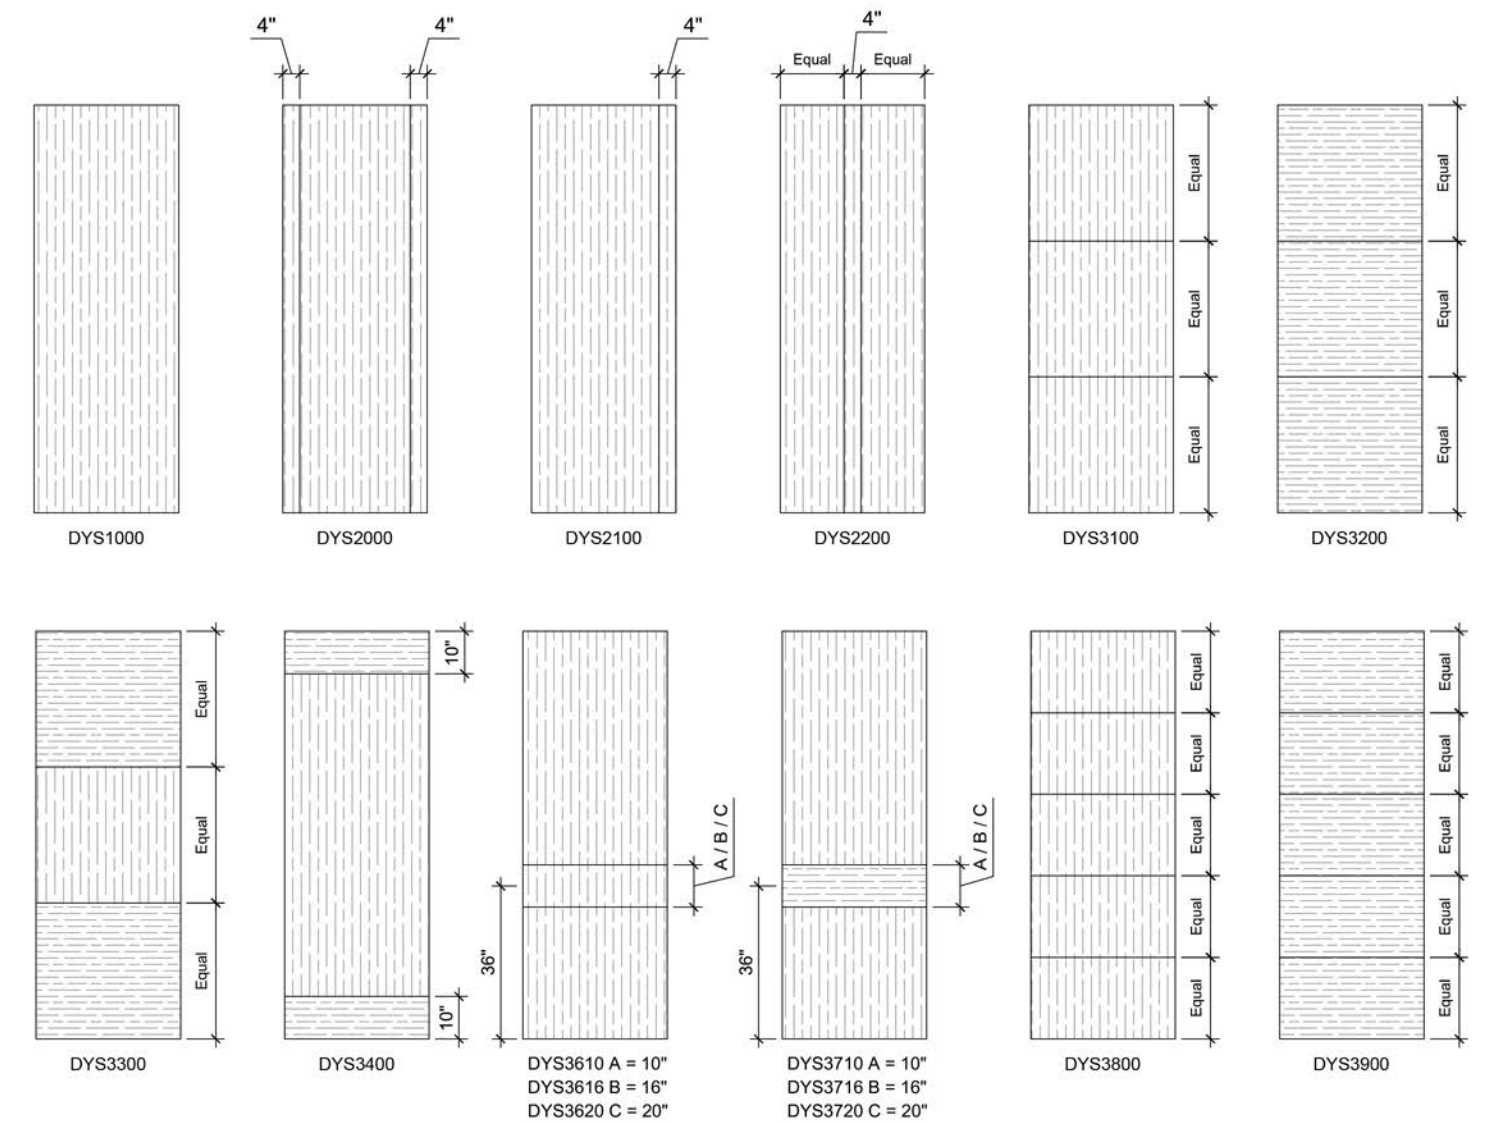

# Door profiles

Swing/  
Pocket/  
Bypass/  
Pivot/  
Euro system 1" doors/  
Euro bifold 1" doors/

DOOR SLAB SIZE : up to 6' x 12' (custom systems available for wider applications)

FRAMES : Frameless profile, Wood frame, Metal frame

# Designs

Reveal designs (available in 1/8" grooves or 1/2" aluminum inserts)

Glass designs (available in clear or laminated)