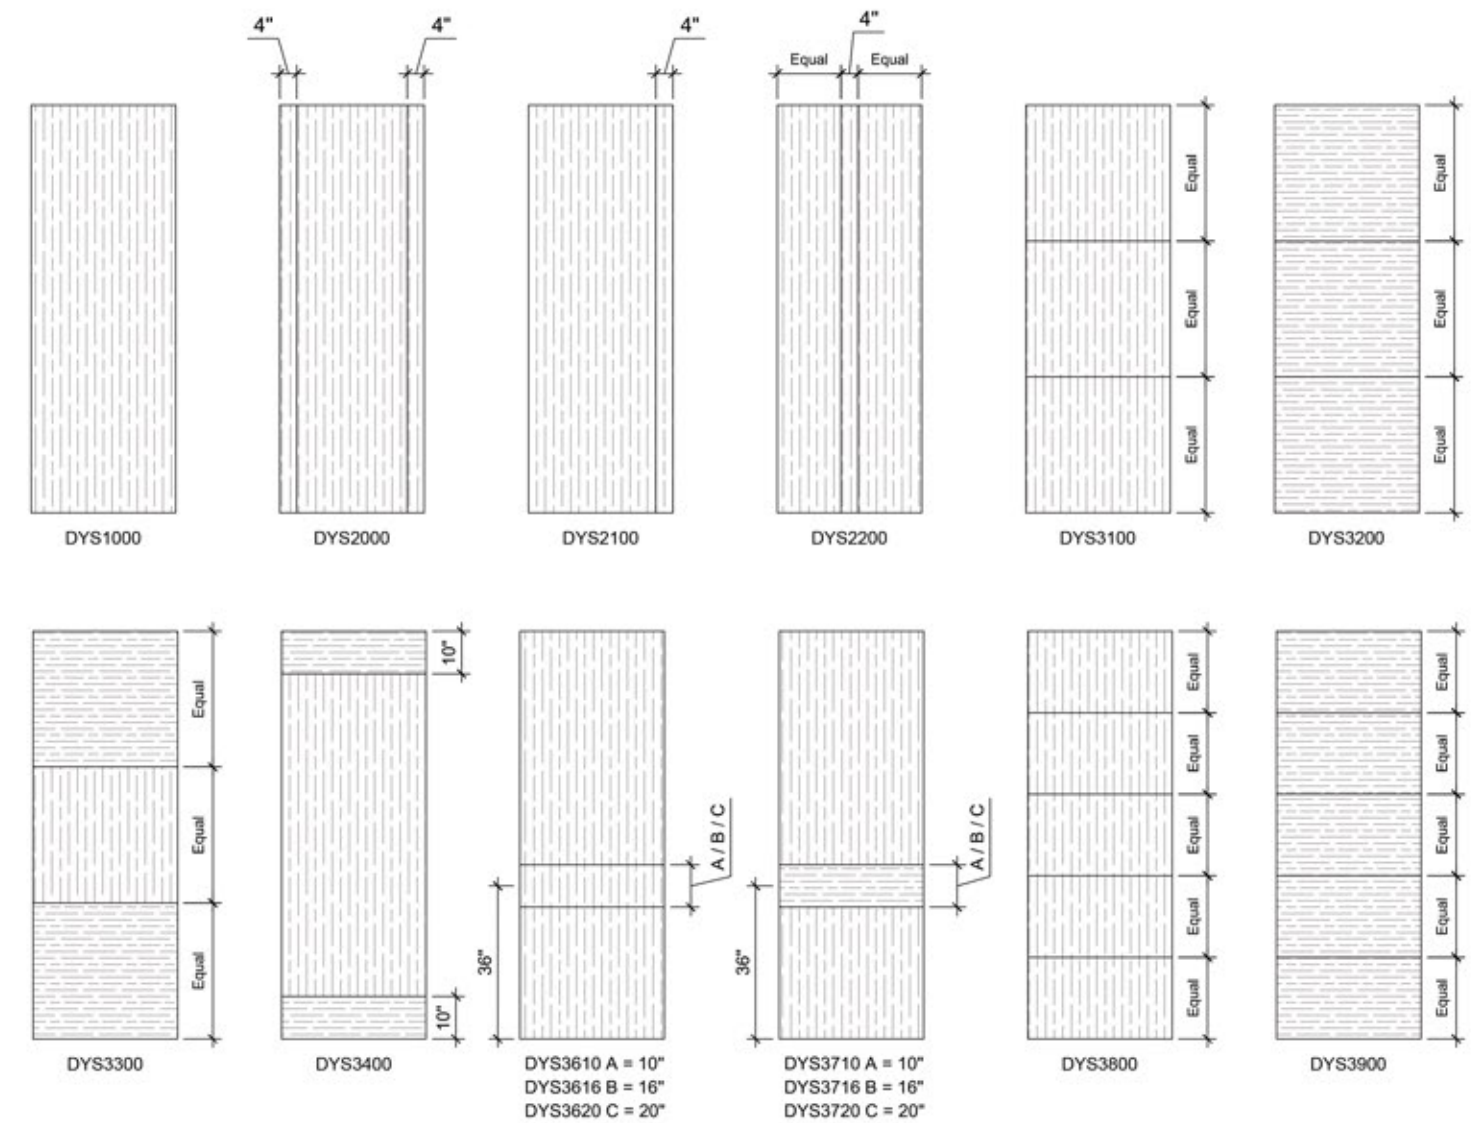

# Designs

Reveal designs (available in 1/8" grooves or 1/2" aluminum inserts)

Glass designs (available in clear or laminated)