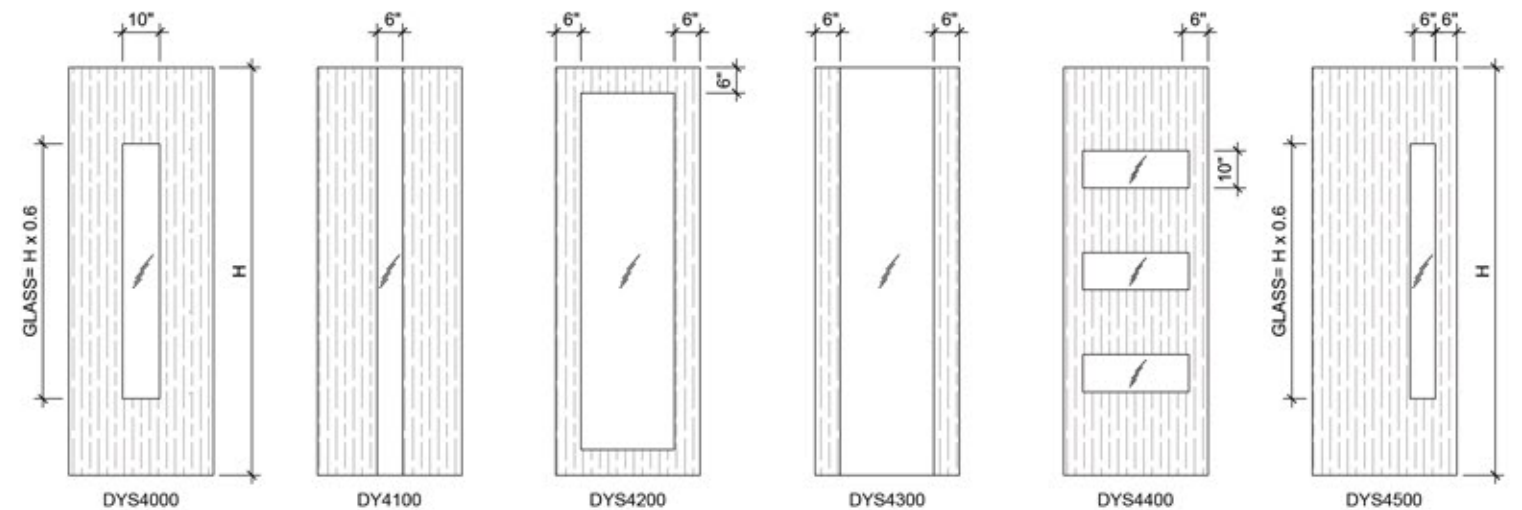

# Door profiles

Swing/  
Pocket/  
Bypass/  
Pivot/  
Euro system 1" doors/  
Euro bifold 1" doors/

DOOR SLAB SIZE : up to 6' x 12' (custom systems available for wider applications)

FRAMES : Frameless profile, Wood frame, Metal frame

FINISH : Primed, Laminated, Lacquer, Wood veneer

THICKNESS : 1" to 1-3/4"

APPLICATIONS : Swing, Pocket, Sliding, Bypass, Bi-fold, Ghost, Barn

Pivot, Synchronyzed, Telescopic, Tri-fold

# Designs

Reveal designs (available in 1/8" grooves or 1/2" aluminum inserts)

Glass designs (available in clear or laminated)