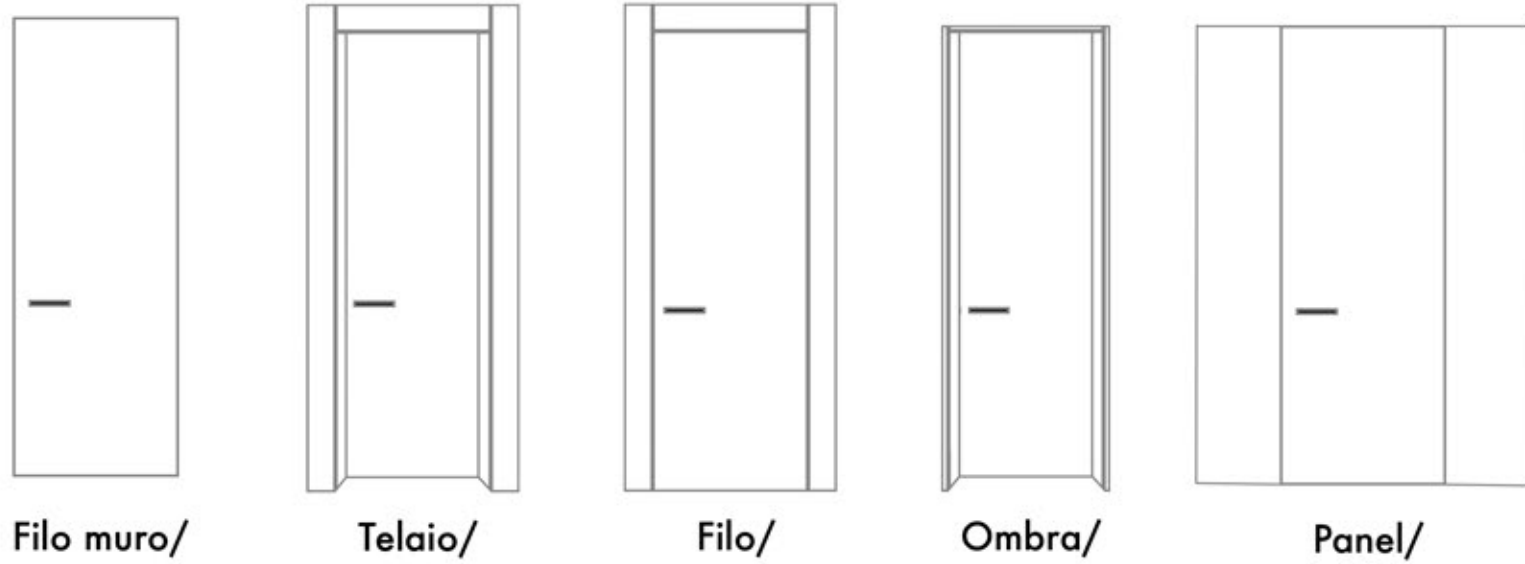

# Door profiles

Swing/  
Pocket/  
Bypass/  
Pivot/  
Euro system 1" doors/  
Euro bifold 1" doors/

DOOR SLAB SIZE : up to 6' x 12' (custom systems available for wider applications)

FRAMES : Frameless profile, Wood frame, Metal frame